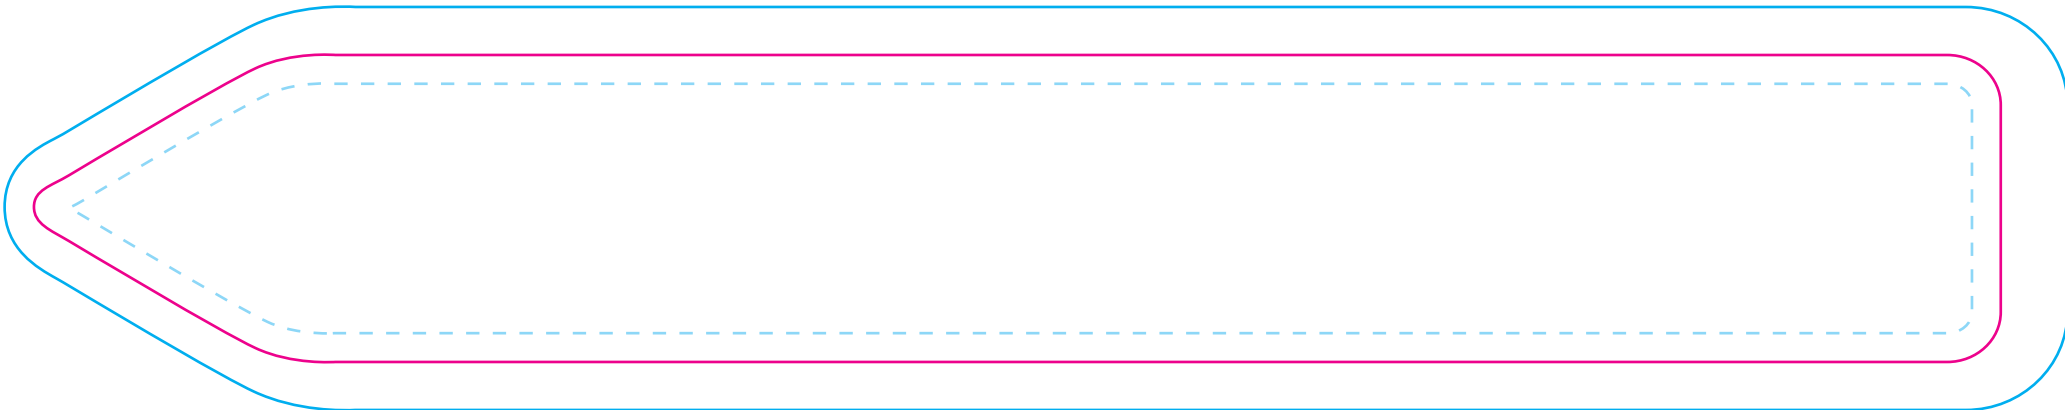

PT099 Pencil

Compressed T-Shirt 10.5" x 1.75"

Stock Art is Available

Request from Customer Service

Design Information

Company _____

PO # _____

Date: _____

Artwork Guidelines

- Place all artwork to be printed on the "ART LAYER"
- **OUTLINE** all fonts (or supply font files *not recommended method*)
- Links need to be embedded (to scale)
- All placed images need to be at least 300dpi
- Call out all PMS colors that are to be printed

Submit artwork via <http://www.smashingfactory.com/artupload.htm> for best results (large files ok)

Template Key

- Die Cut Line
- - - Safety Zone
- Bleed