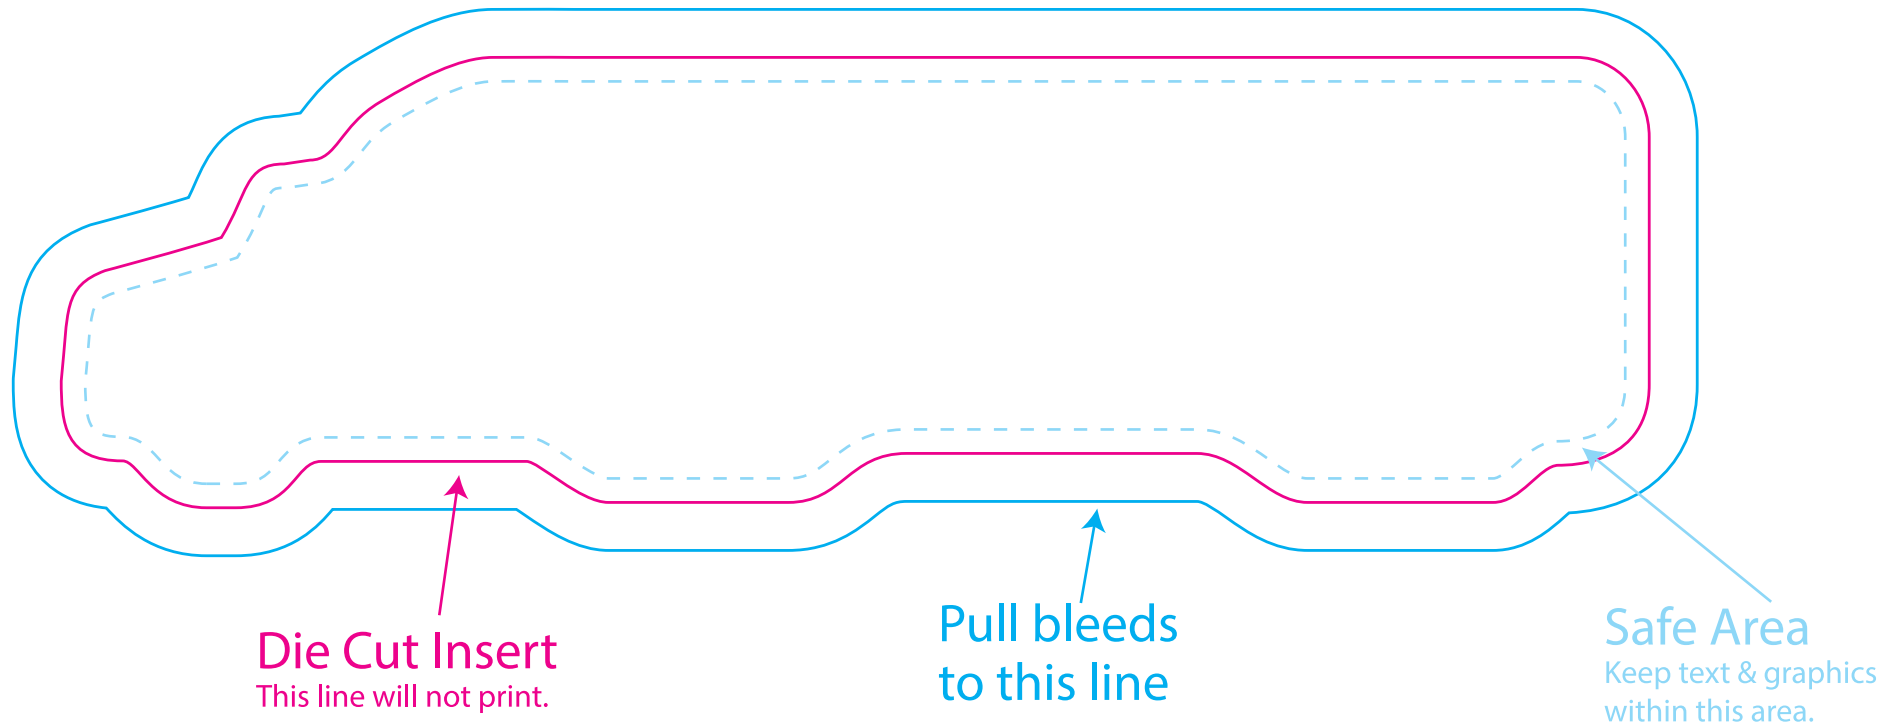

PT050 Insert Template

Compressed T-Shirt 8.375" x 2.5"

- Using layers pallet, build the art on the ART LAYER.
- Turn all fonts to OUTLINES.
- EMBED 300dpi cmyk .tif images to scale.
- e-mail final insert art as an .ai file, NOT A PDF whenever possible.
- If using a second insert, REFLECT template 90°