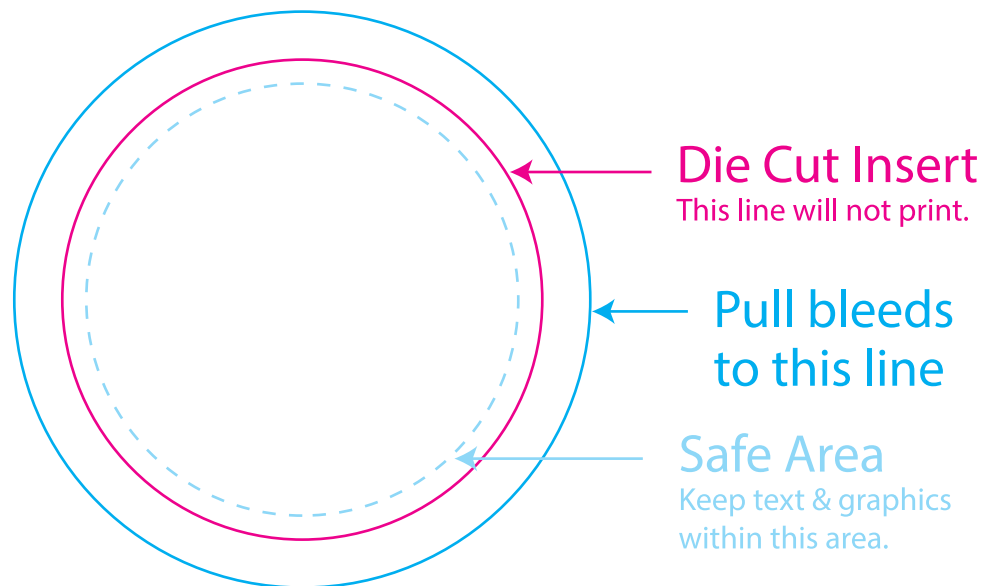

## Insert Template

Compressed T-Shirt 2.5"

- Using layers pallet, build the art on the ART LAYER.
- Turn all fonts to OUTLINES.
- EMBED 300dpi cmyk .tif images to scale.
- e-mail final insert art as an .ai file, NOT A PDF whenever possible.
- If using a second insert, REFLECT template 90°