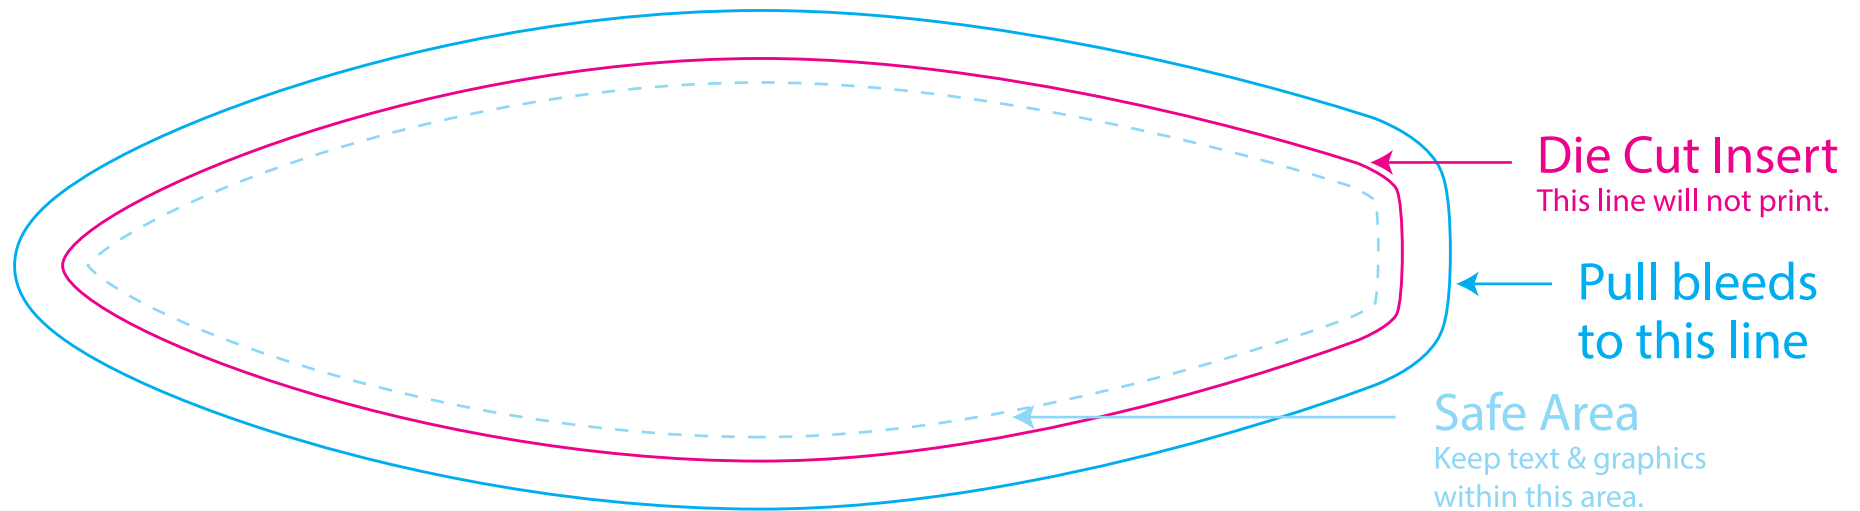

## Insert Template

Compressed T-Shirt 7" x 2"

- Using layers pallet, build the art on the ART LAYER.
- Turn all fonts to OUTLINES.
- EMBED 300dpi cmyk .tif images to scale.
- e-mail final insert art as an .ai file, NOT A PDF whenever possible.
- If using a second insert, REFLECT template 90°