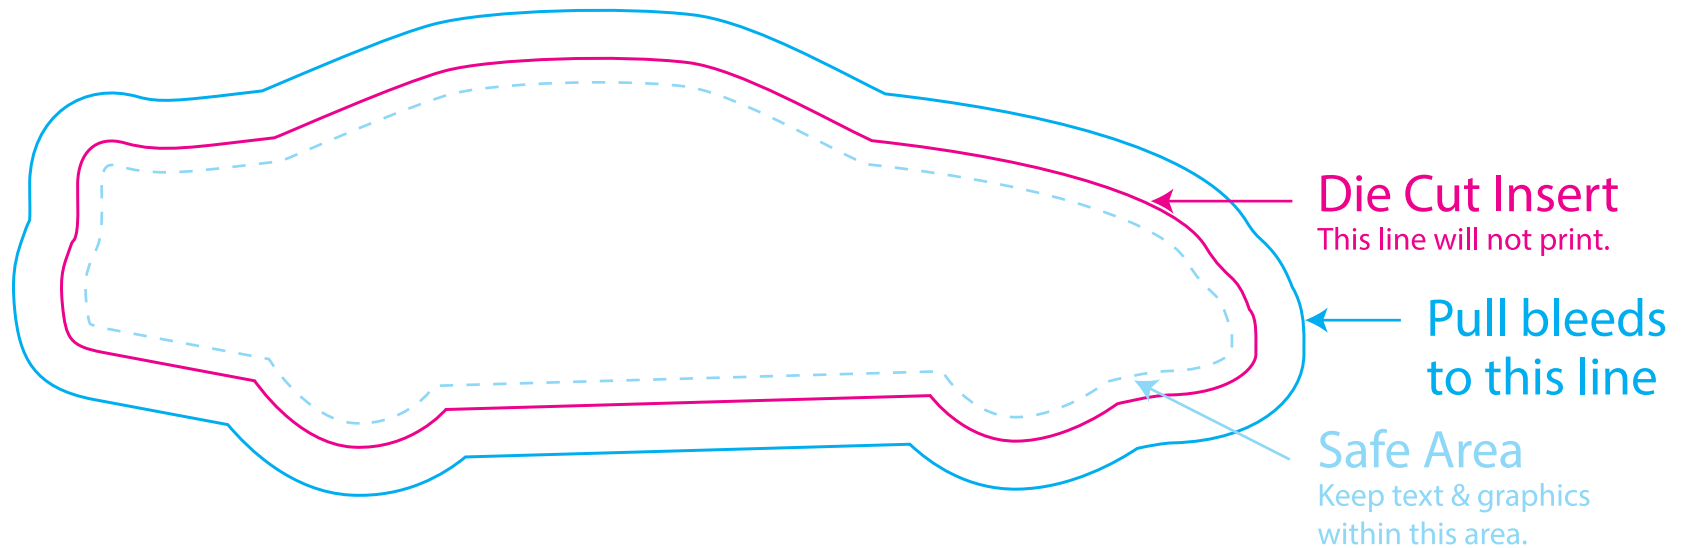

PT047

Insert Template

Compressed T-Shirt 6.375" x 2"

- Using layers pallet, build the art on the ART LAYER.
- Turn all fonts to OUTLINES.
- EMBED 300dpi cmyk .tif images to scale.
- e-mail final insert art as an .ai file, NOT A PDF whenever possible.
- If using a second insert, REFLECT template 90°