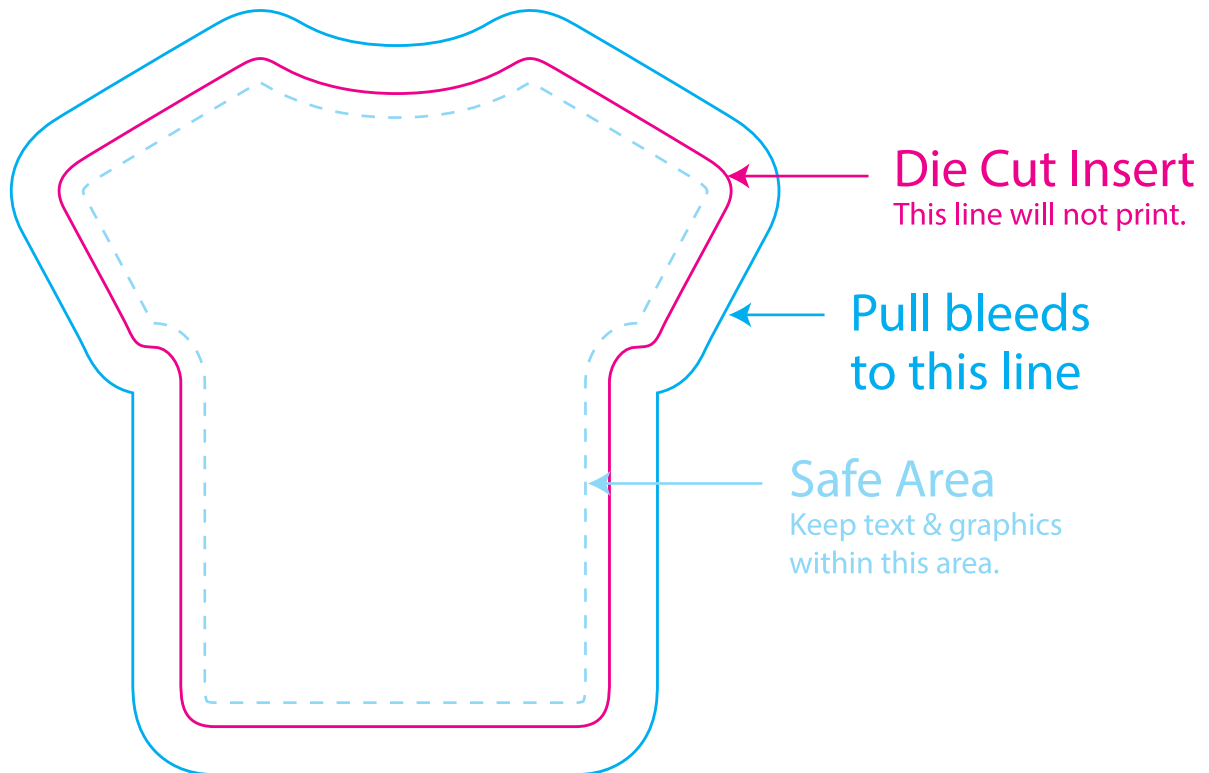

## Insert Template

Compressed T-Shirt 3.5" x 3.5"

- Using layers pallet, build the art on the ART LAYER.
- Turn all fonts to OUTLINES.
- EMBED 300dpi cmyk .tif images to scale.
- e-mail final insert art as an .ai file, NOT A PDF whenever possible.
- If using a second insert, REFLECT template 90°