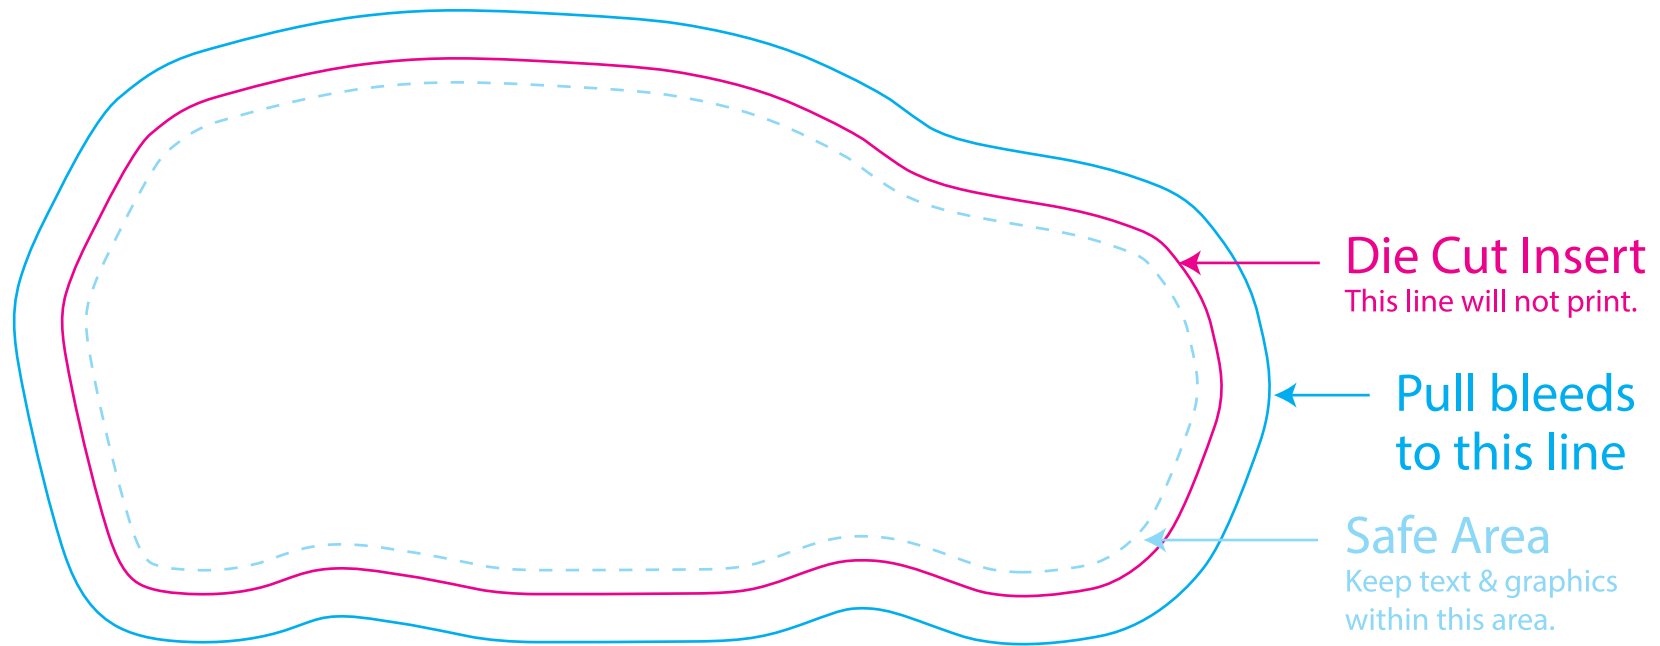

PT045

Insert Template

Compressed T-Shirt 6" x 3"

- Using layers pallet, build the art on the ART LAYER.
- Turn all fonts to OUTLINES.
- EMBED 300dpi cmyk .tif images to scale.
- e-mail final insert art as an .ai file, NOT A PDF whenever possible.
- If using a second insert, REFLECT template 90°