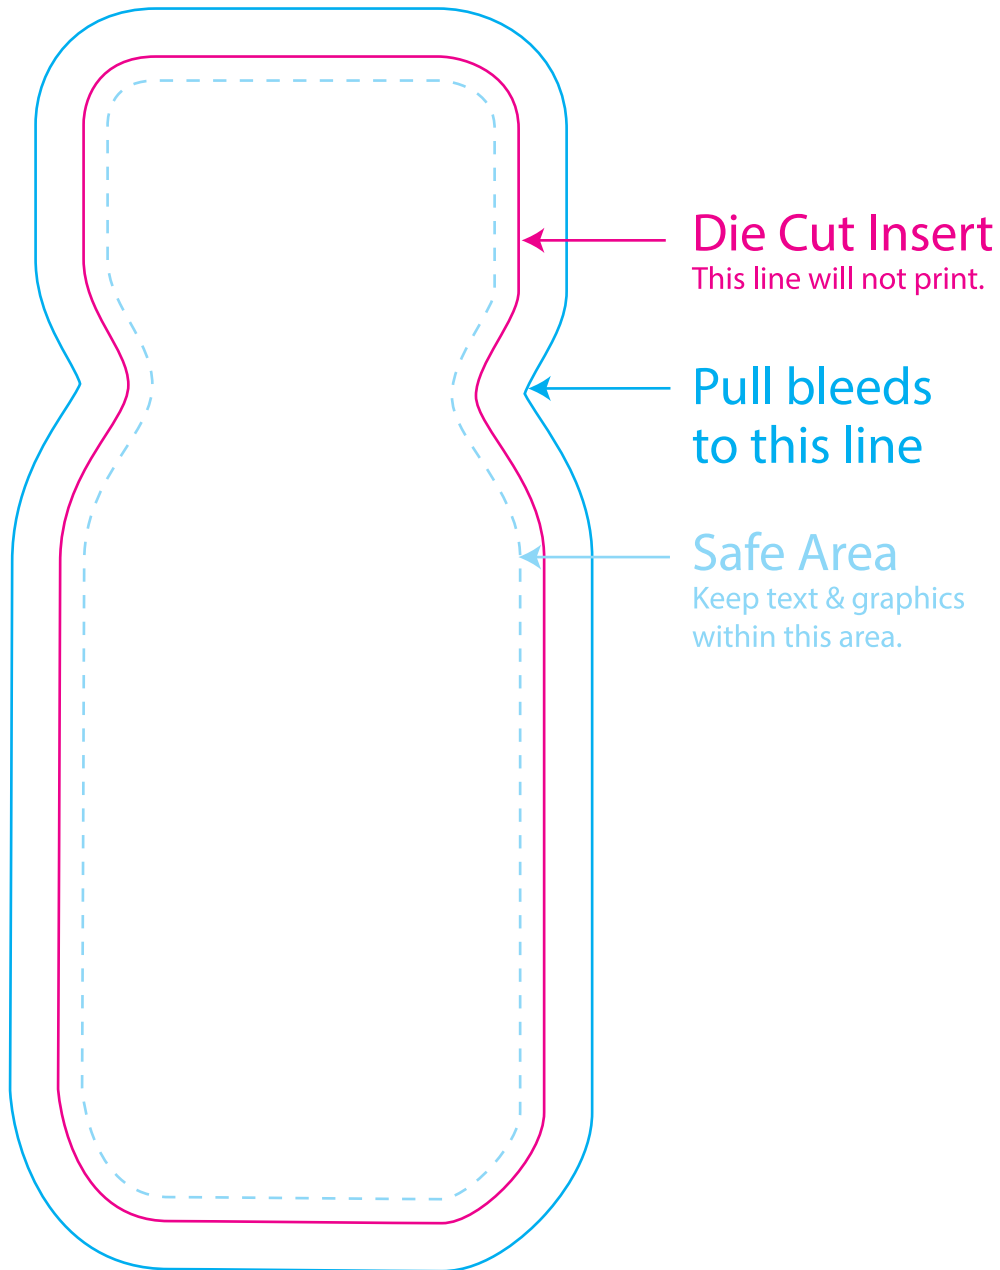

## Insert Template

Compressed T-Shirt 2.75" x 6"

- Using layers pallet, build the art on the ART LAYER.
- Turn all fonts to OUTLINES.
- EMBED 300dpi cmyk .tif images to scale.
- e-mail final insert art as an .ai file, NOT A PDF whenever possible.
- If using a second insert, REFLECT template 90°