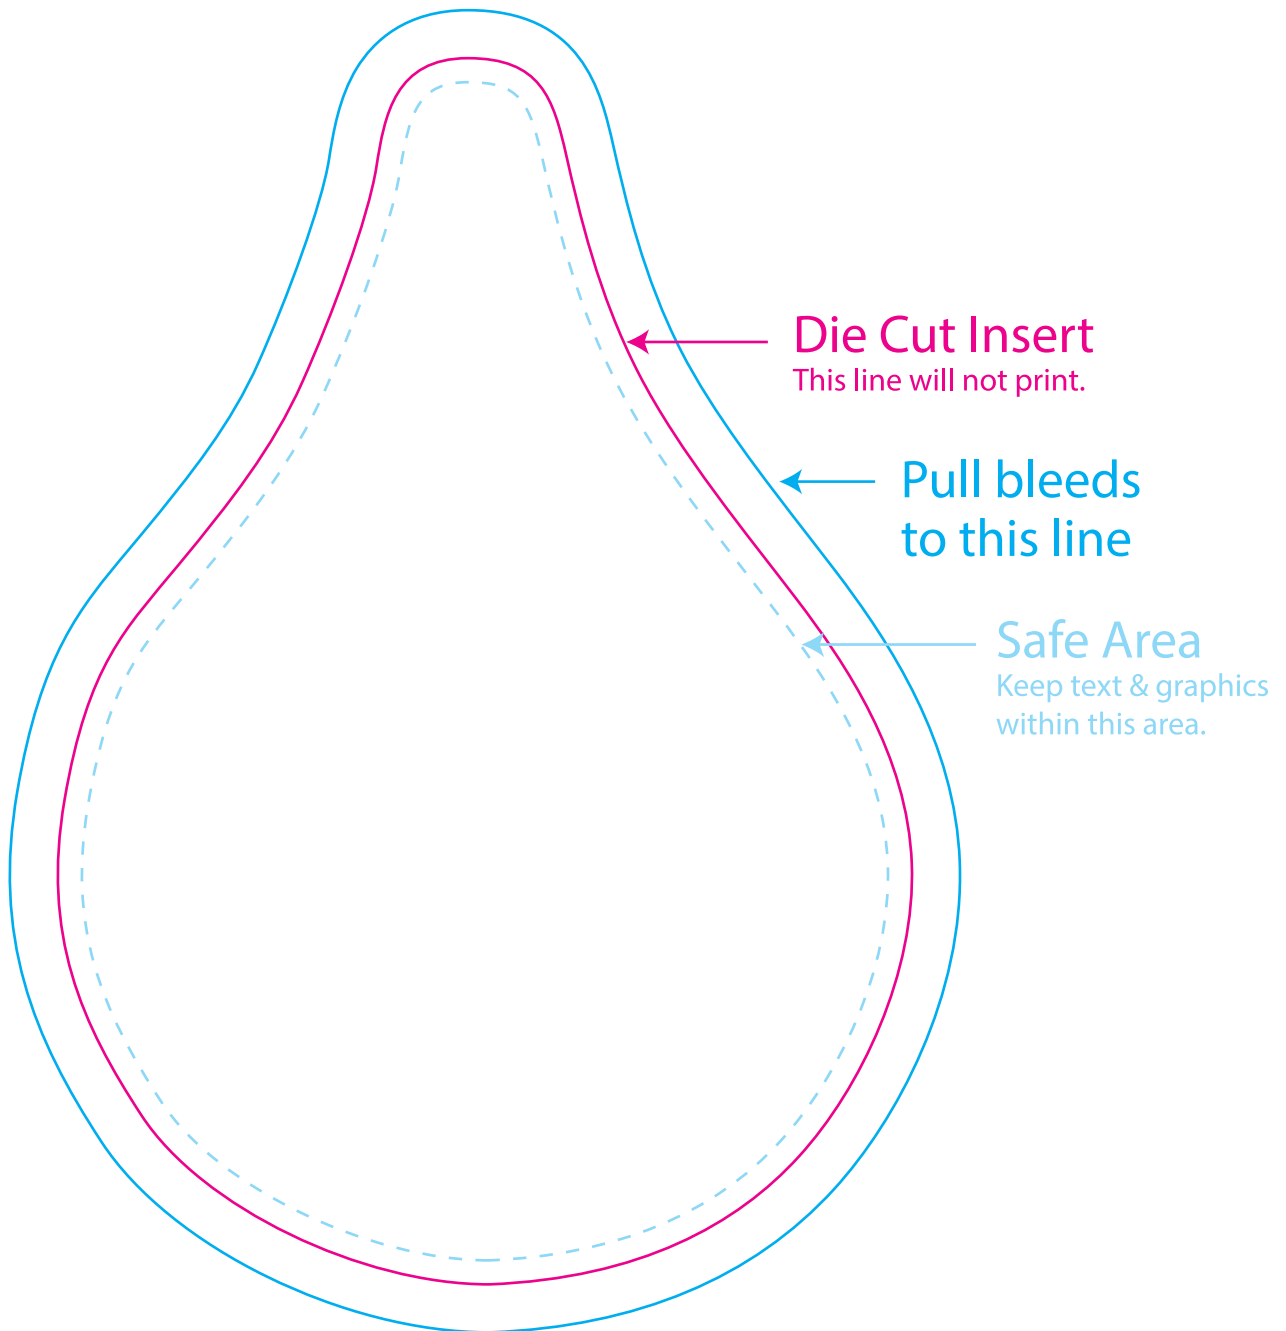

PT043

Insert Template

Compressed T-Shirt 4.5" x 6.5"

- Using layers pallet, build the art on the ART LAYER.
- Turn all fonts to OUTLINES.
- EMBED 300dpi cmyk .tif images to scale.
- e-mail final insert art as an .ai file, NOT A PDF whenever possible.
- If using a second insert, REFLECT template 90°