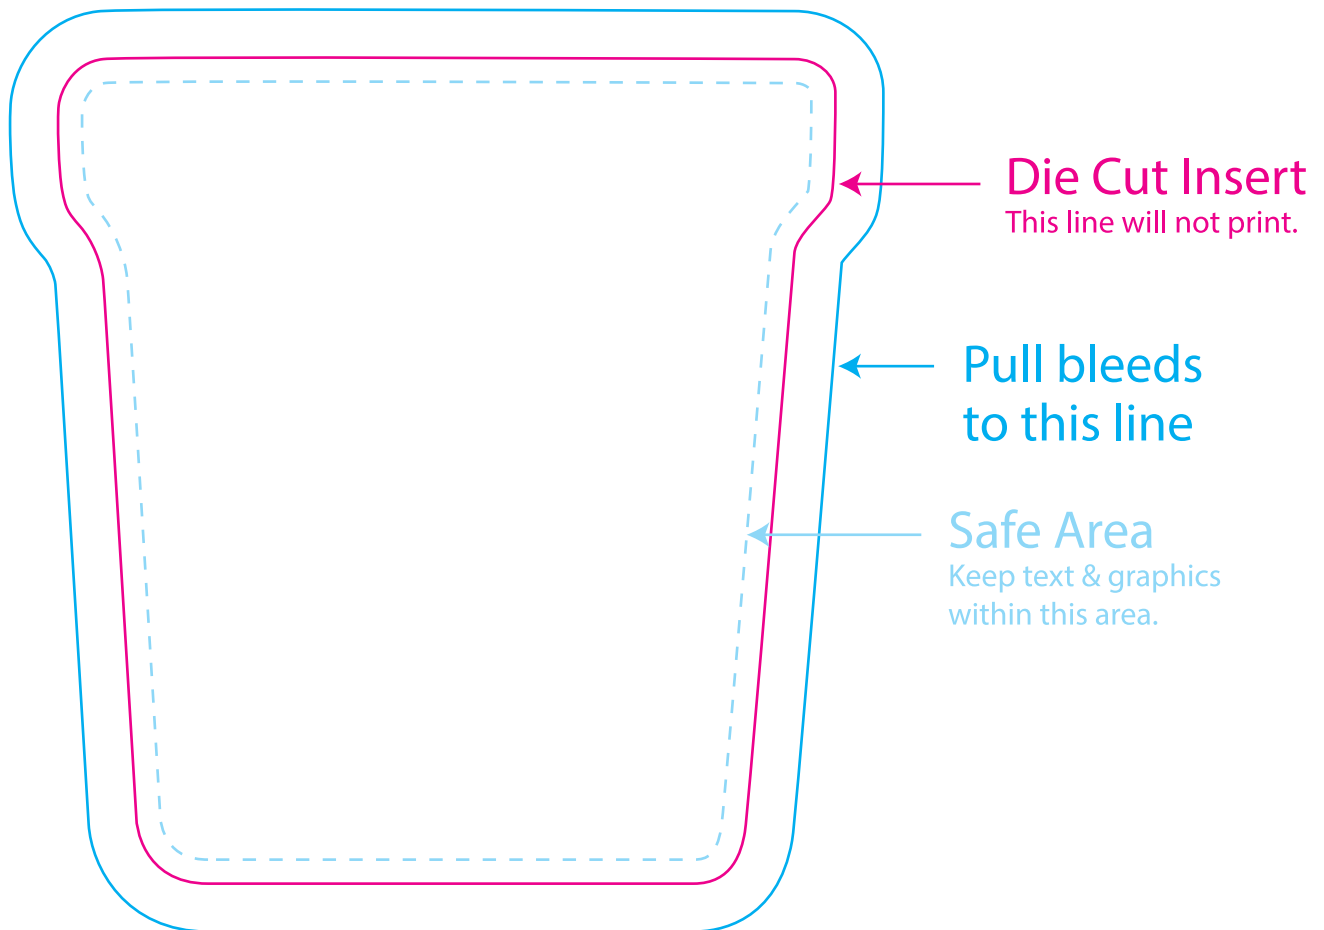

## Insert Template

Compressed T-Shirt 4.25" x 4.5"

- Using layers pallet, build the art on the ART LAYER.
- Turn all fonts to OUTLINES.
- EMBED 300dpi cmyk .tif images to scale.
- e-mail final insert art as an .ai file, NOT A PDF whenever possible.
- If using a second insert, REFLECT template 90°