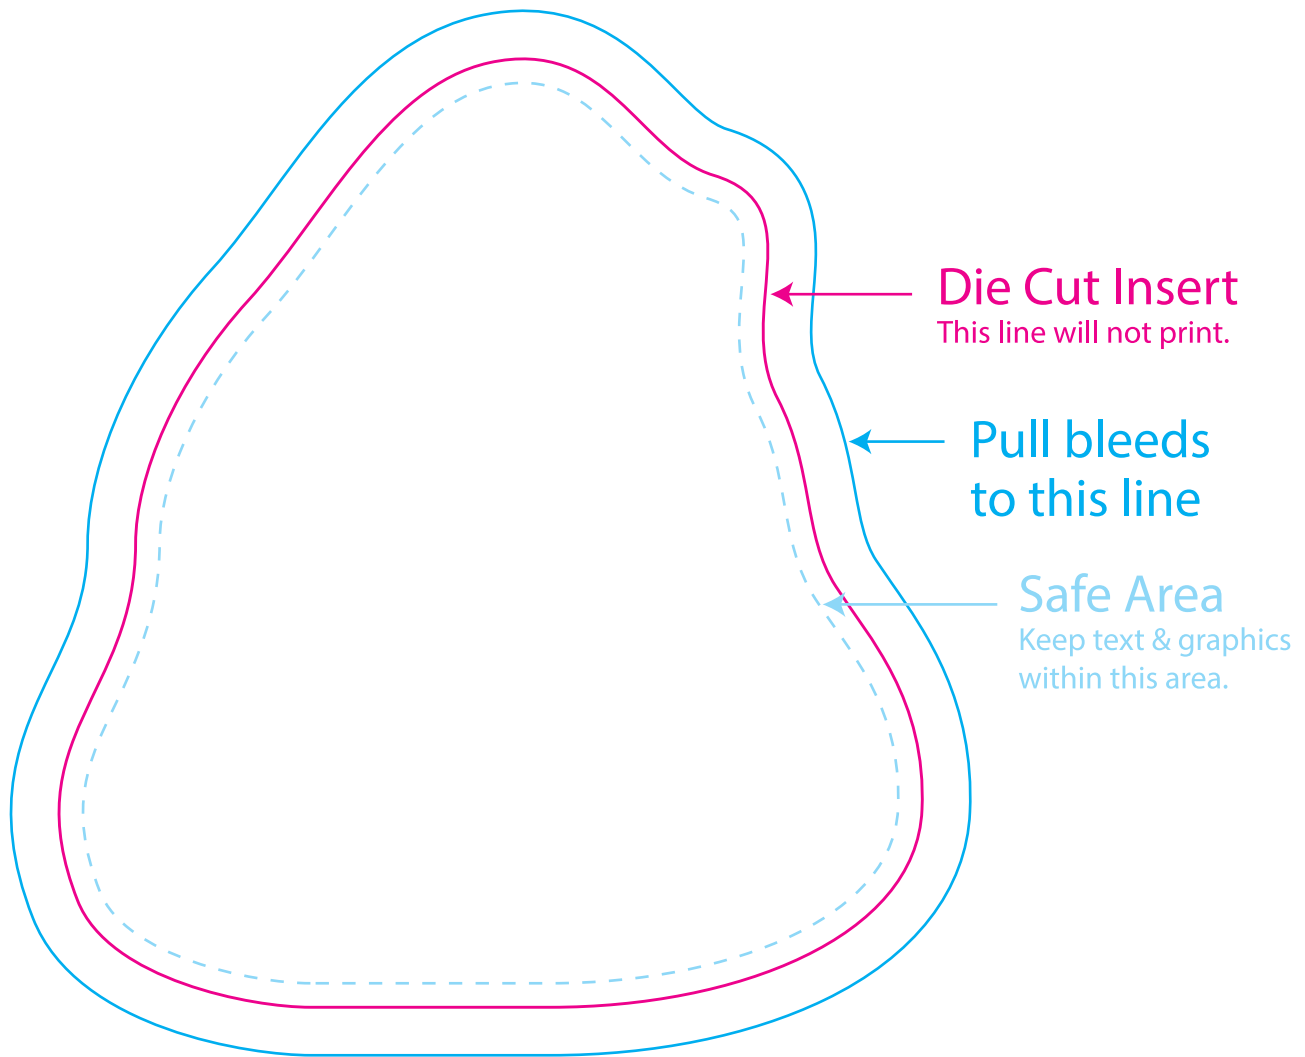

PT041

Insert Template

Compressed T-Shirt 4.5" x 5"

- Using layers pallet, build the art on the ART LAYER.
- Turn all fonts to OUTLINES.
- EMBED 300dpi cmyk .tif images to scale.
- e-mail final insert art as an .ai file, NOT A PDF whenever possible.
- If using a second insert, REFLECT template 90°