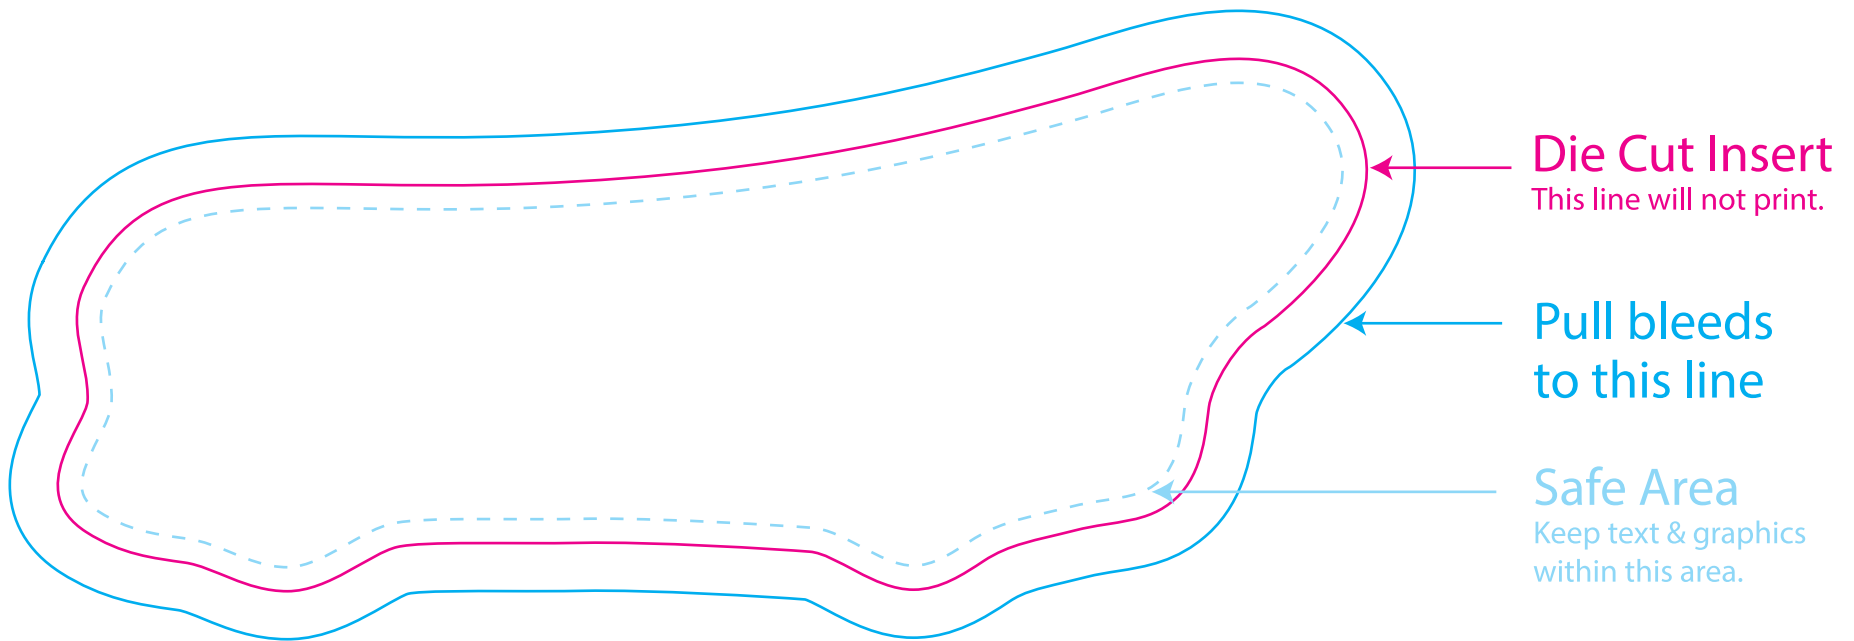

## Insert Template

Compressed T-Shirt 7" x 2.75"

- Using layers pallet, build the art on the ART LAYER.
- Turn all fonts to OUTLINES.
- EMBED 300dpi cmyk .tif images to scale.
- e-mail final insert art as an .ai file, NOT A PDF whenever possible.
- If using a second insert, REFLECT template 90°