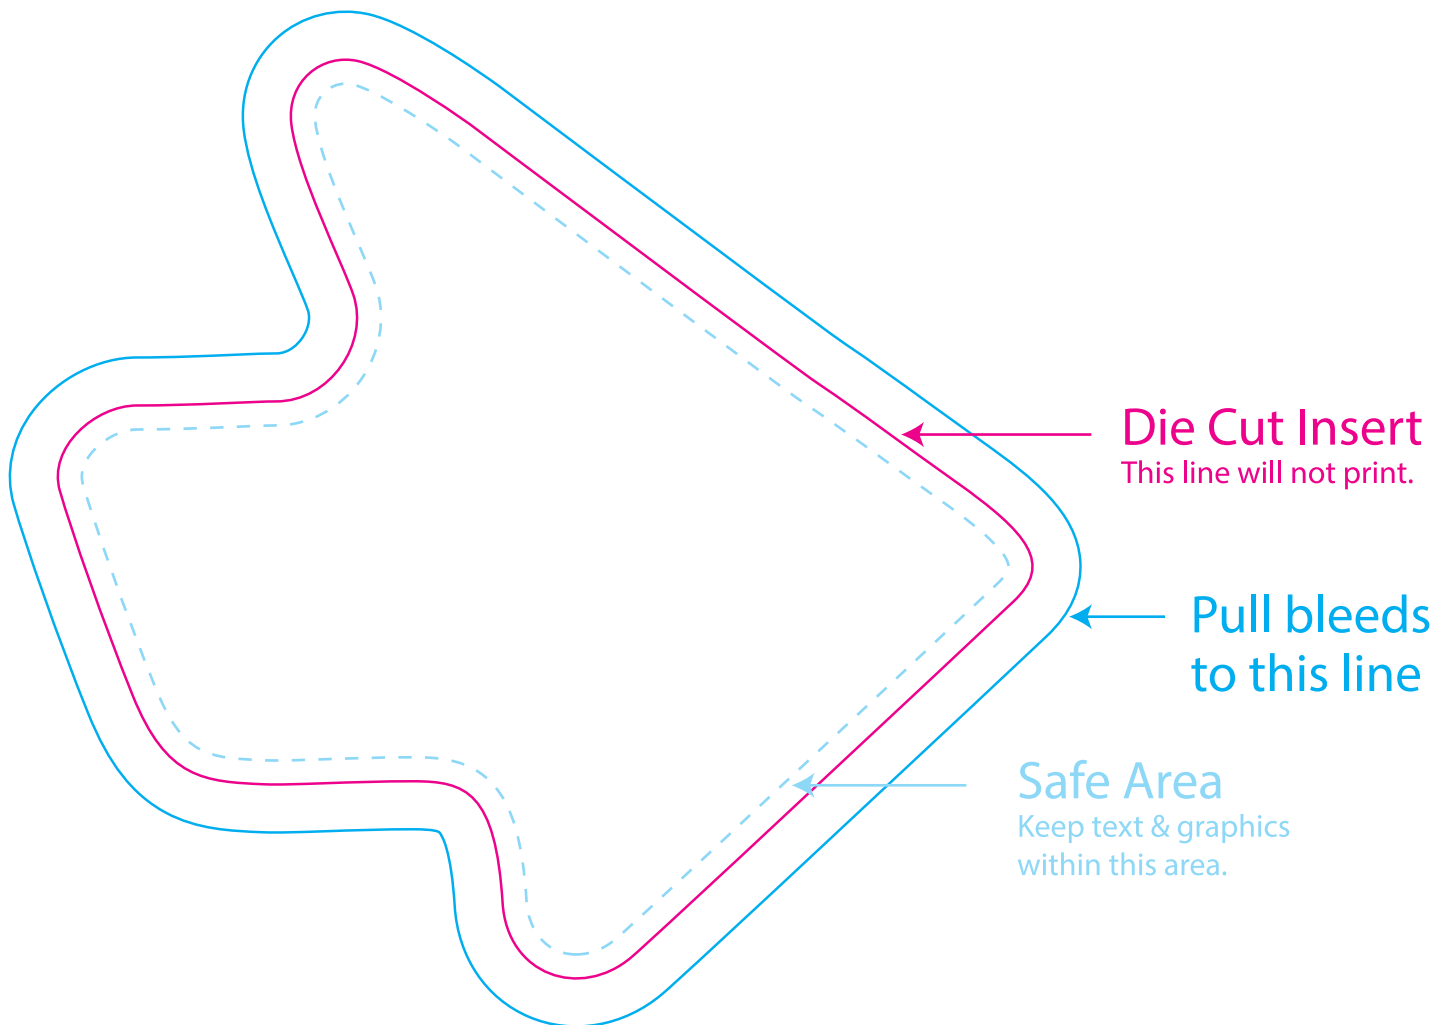

# PT039

Compressed T-Shirt 5" x 4.75"

- Using layers pallet, build the art on the ART LAYER.
- Turn all fonts to OUTLINES.
- EMBED 300dpi cmyk .tif images to scale.
- e-mail final insert art as an .ai file, NOT A PDF whenever possible.
- If using a second insert, REFLECT template 90°