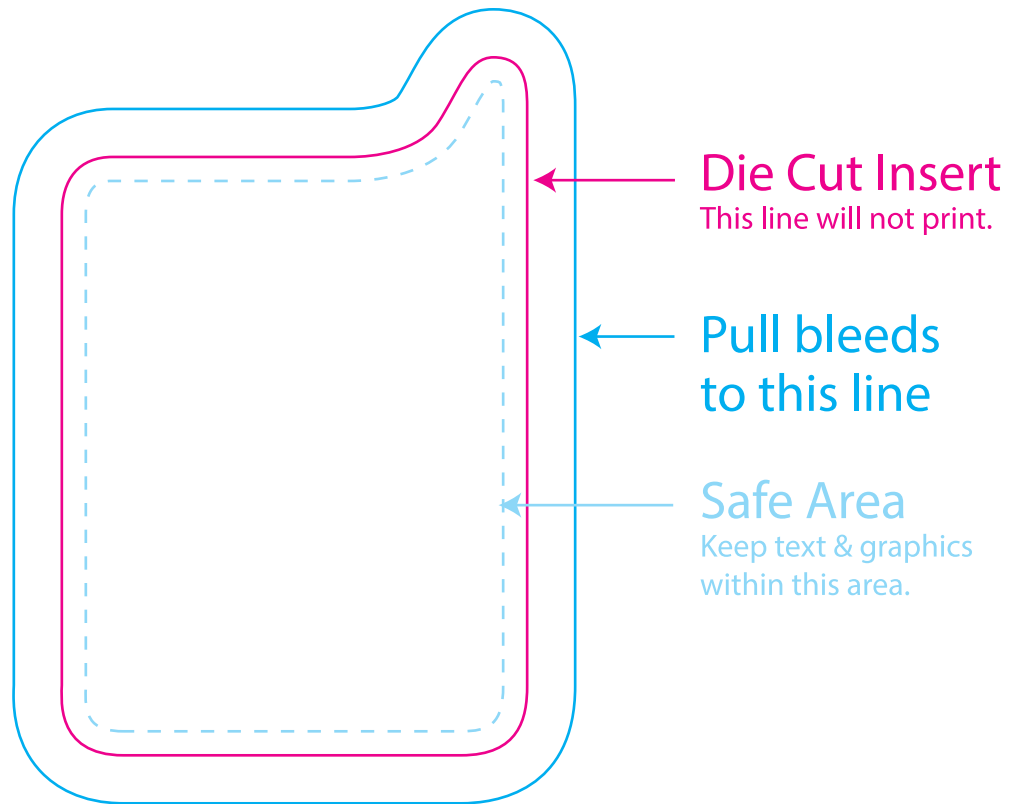

PT038

Insert Template

Compressed T-Shirt 2.75" x 4"

- Using layers pallet, build the art on the ART LAYER.
- Turn all fonts to OUTLINES.
- EMBED 300dpi cmyk .tif images to scale.
- e-mail final insert art as an .ai file, NOT A PDF whenever possible.
- If using a second insert, REFLECT template 90°