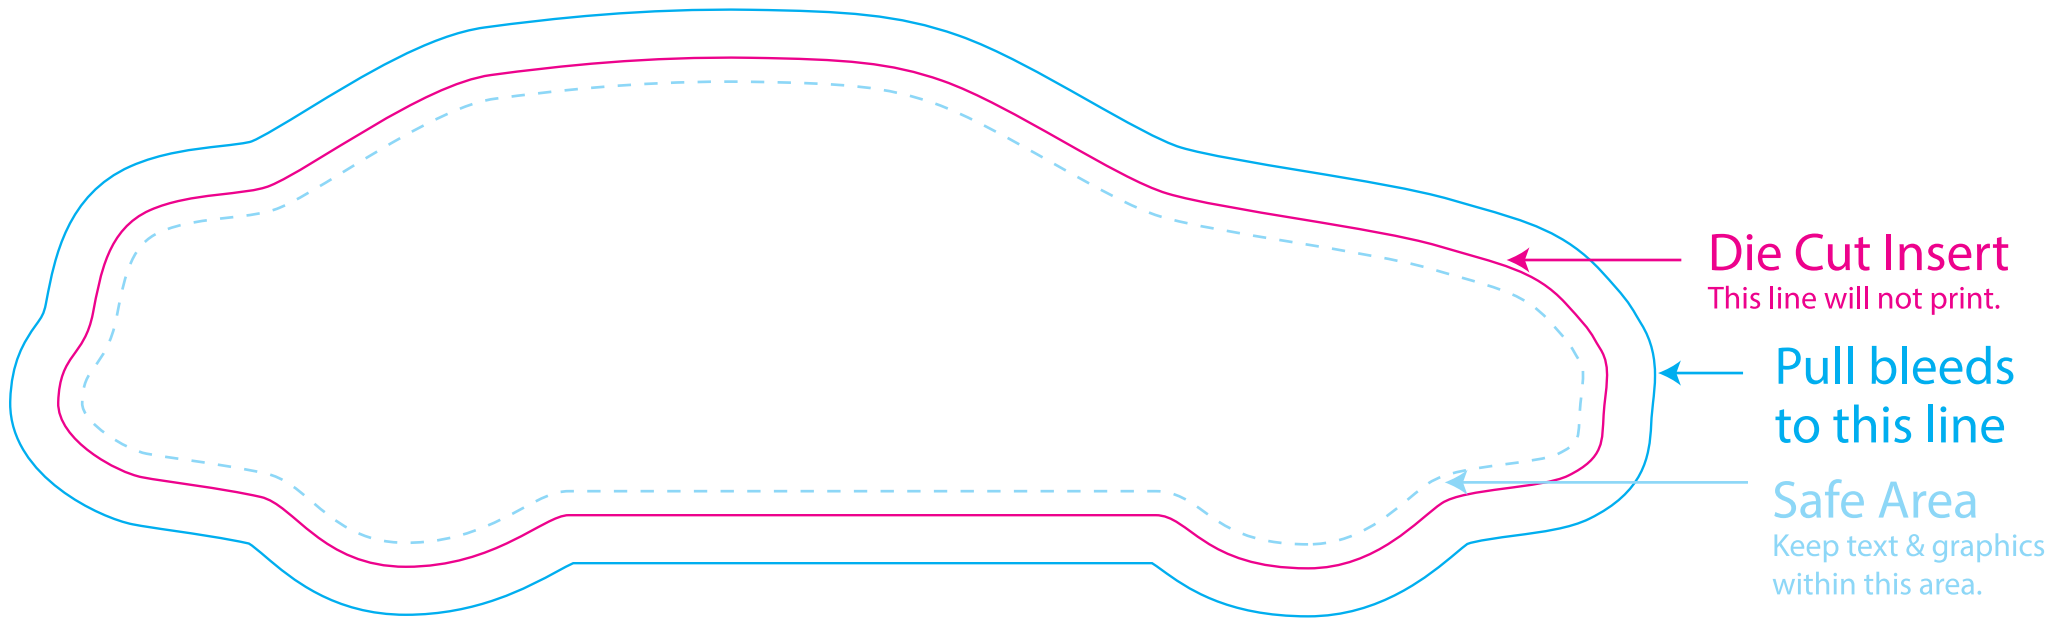

PT032

Compressed T-Shirt 8.25" x 2.75"

- Using layers pallet, build the art on the ART LAYER.
- Turn all fonts to OUTLINES.
- EMBED 300dpi cmyk .tif images to scale.
- e-mail final insert art as an .ai file, NOT A PDF whenever possible.
- If using a second insert, REFLECT template 90°