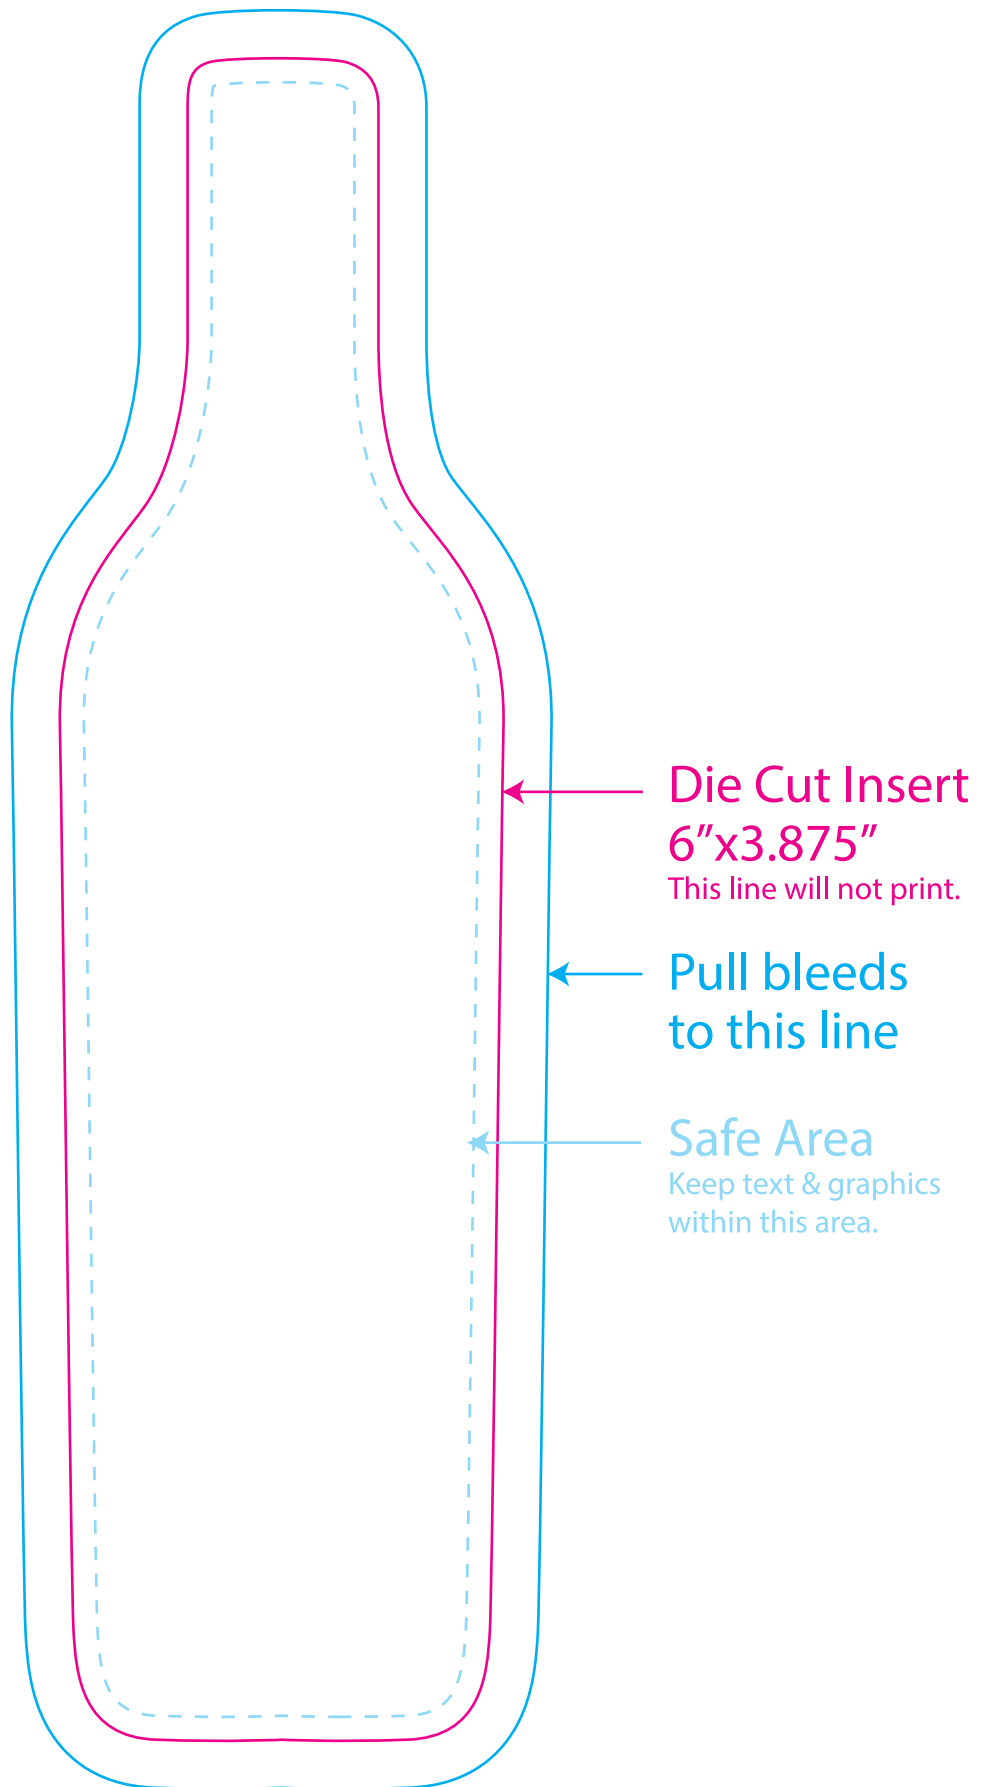

# PT030

Compressed T-Shirt 2.5" x 9"

- Using layers pallet, build the art on the ART LAYER.
- Turn all fonts to OUTLINES.
- EMBED 300dpi cmyk .tif images to scale.
- e-mail final insert art as an .ai file, NOT A PDF whenever possible.
- If using a second insert, REFLECT template 90°