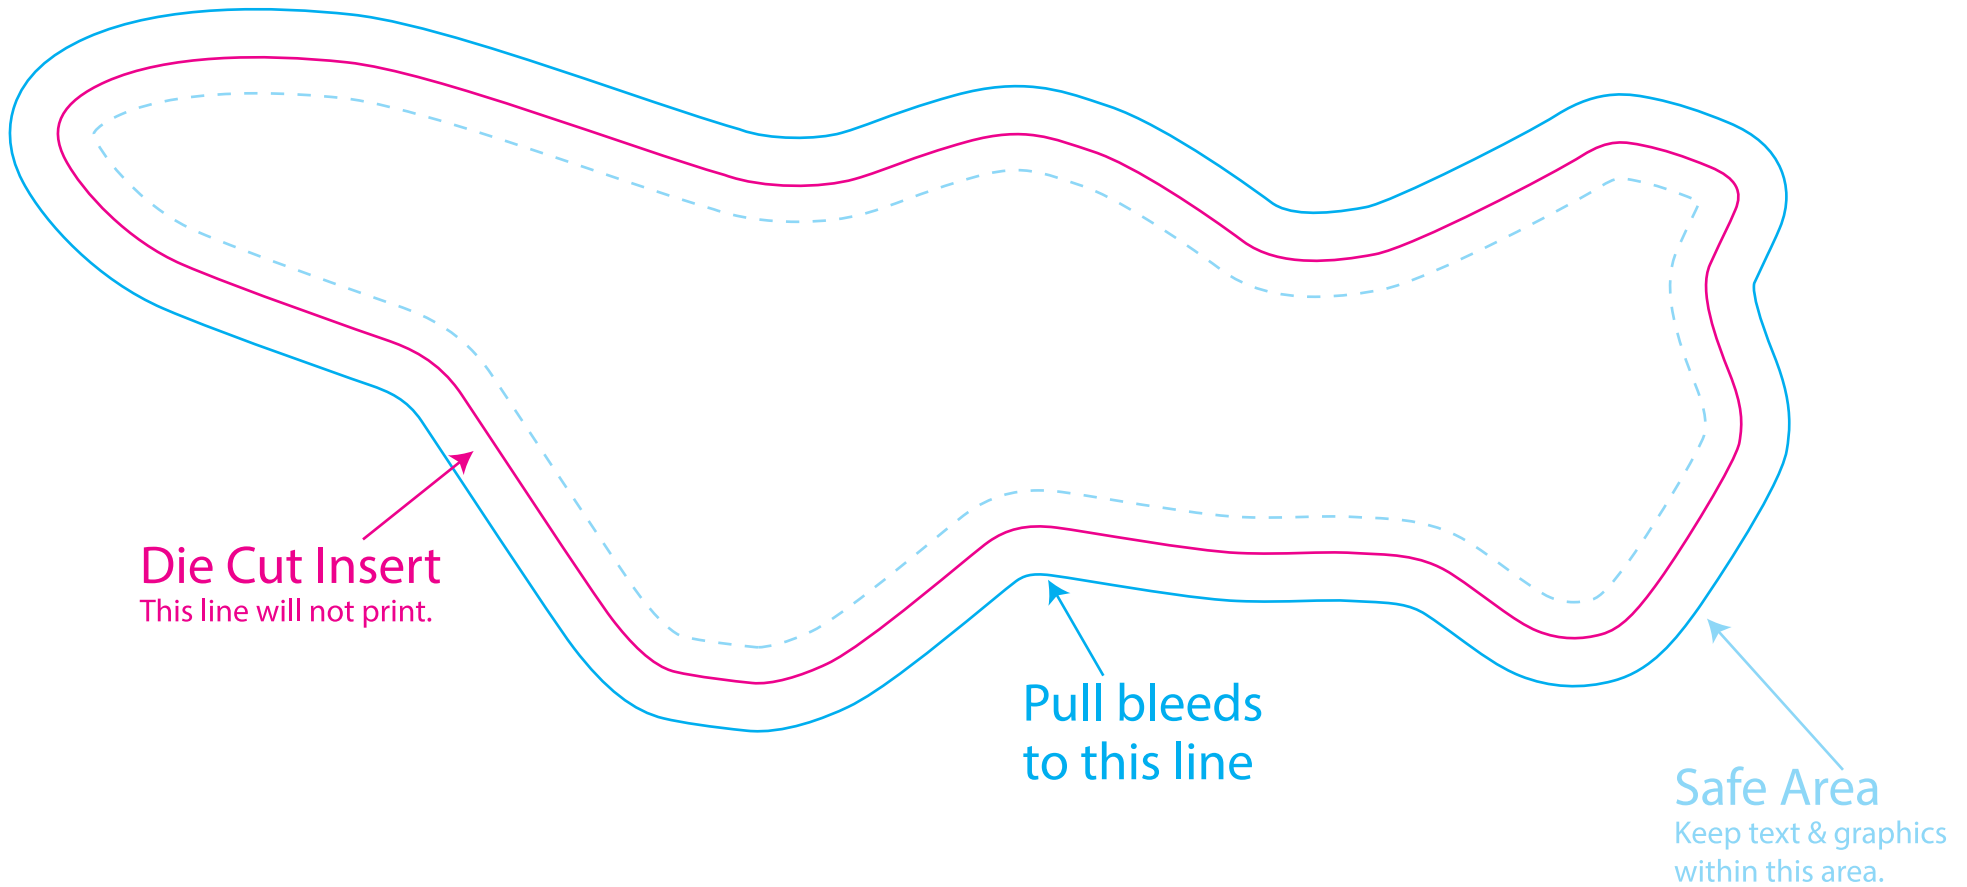

PT029

Compressed T-Shirt 9.25" x 4"

- Using layers pallet, build the art on the ART LAYER.
- Turn all fonts to OUTLINES.
- EMBED 300dpi cmyk .tif images to scale.
- e-mail final insert art as an .ai file, NOT A PDF whenever possible.
- If using a second insert, REFLECT template 90°