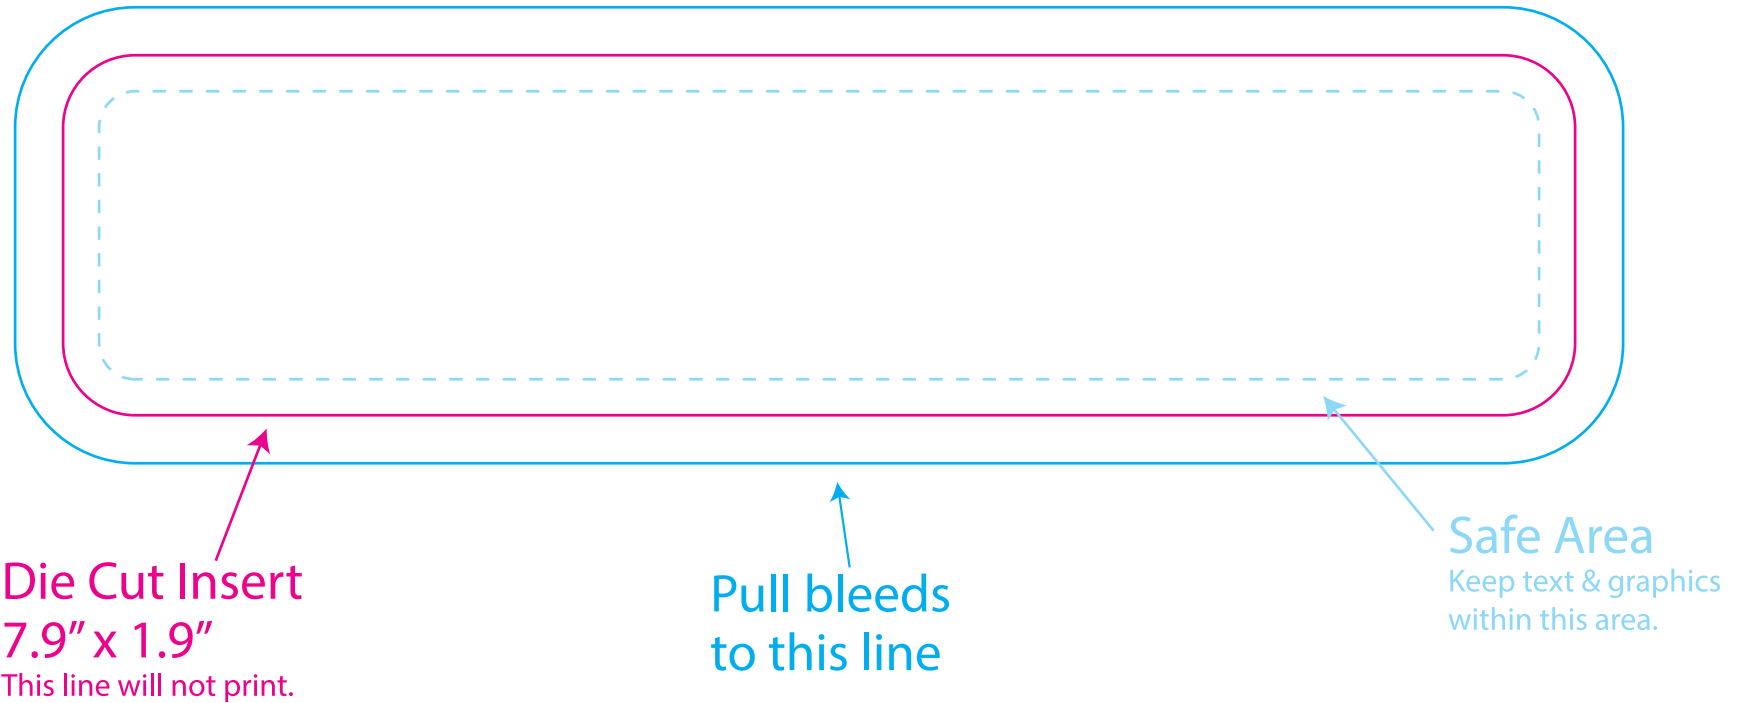

PT028

Compressed T-Shirt 8" x 2"

- Using layers pallet, build the art on the ART LAYER.
- Turn all fonts to OUTLINES.
- EMBED 300dpi cmyk .tif images to scale.
- e-mail final insert art as an .ai file, NOT A PDF whenever possible.
- If using a second insert, REFLECT template 90°