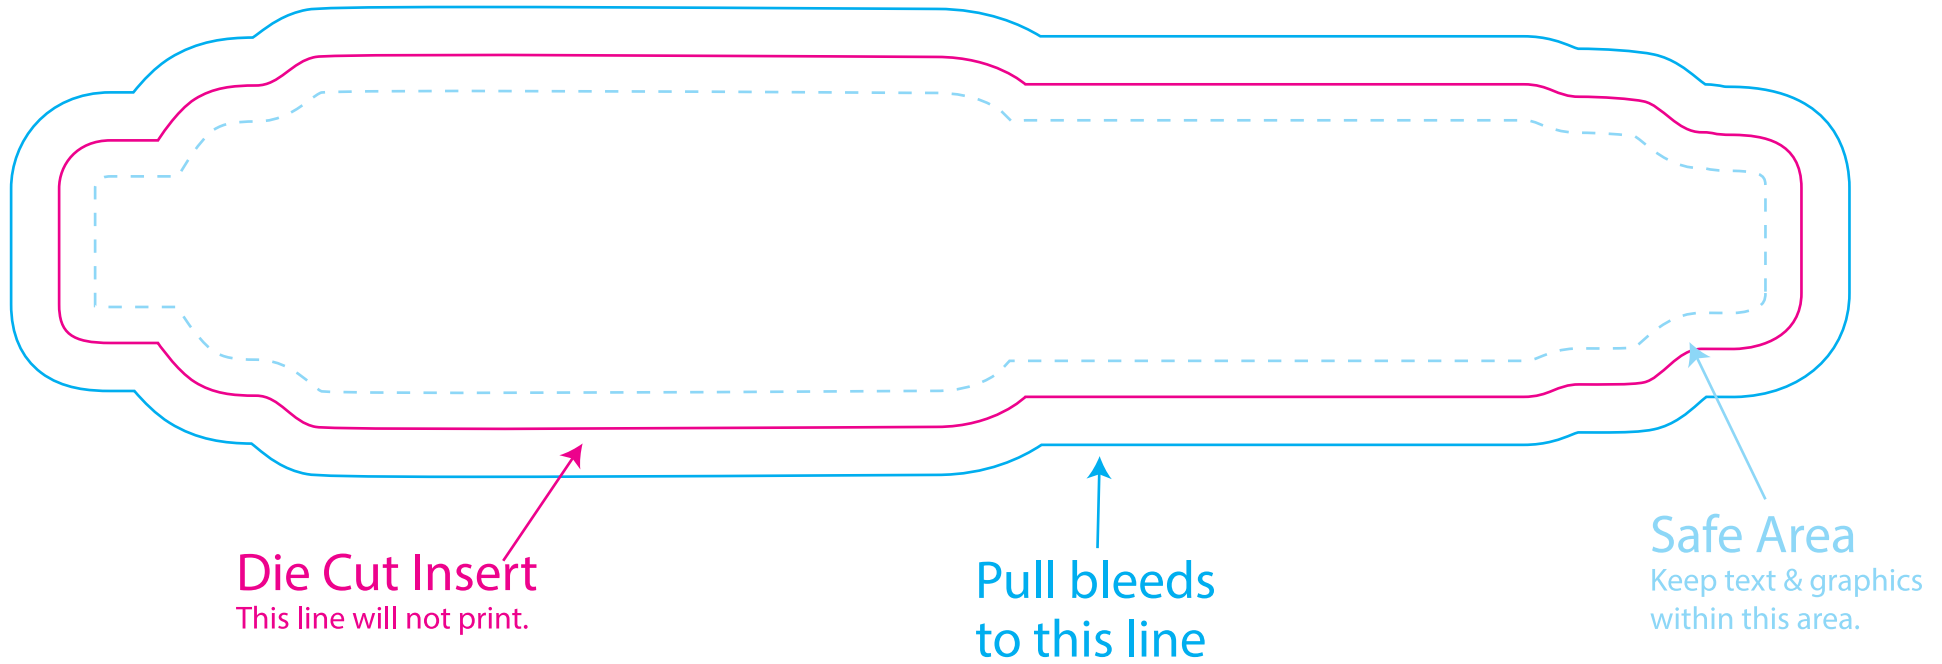

PT027

Compressed T-Shirt 9.5" 2.25"

- Using layers pallet, build the art on the ART LAYER.
- Turn all fonts to OUTLINES.
- EMBED 300dpi cmyk .tif images to scale.
- e-mail final insert art as an .ai file, NOT A PDF whenever possible.
- If using a second insert, REFLECT template 90°