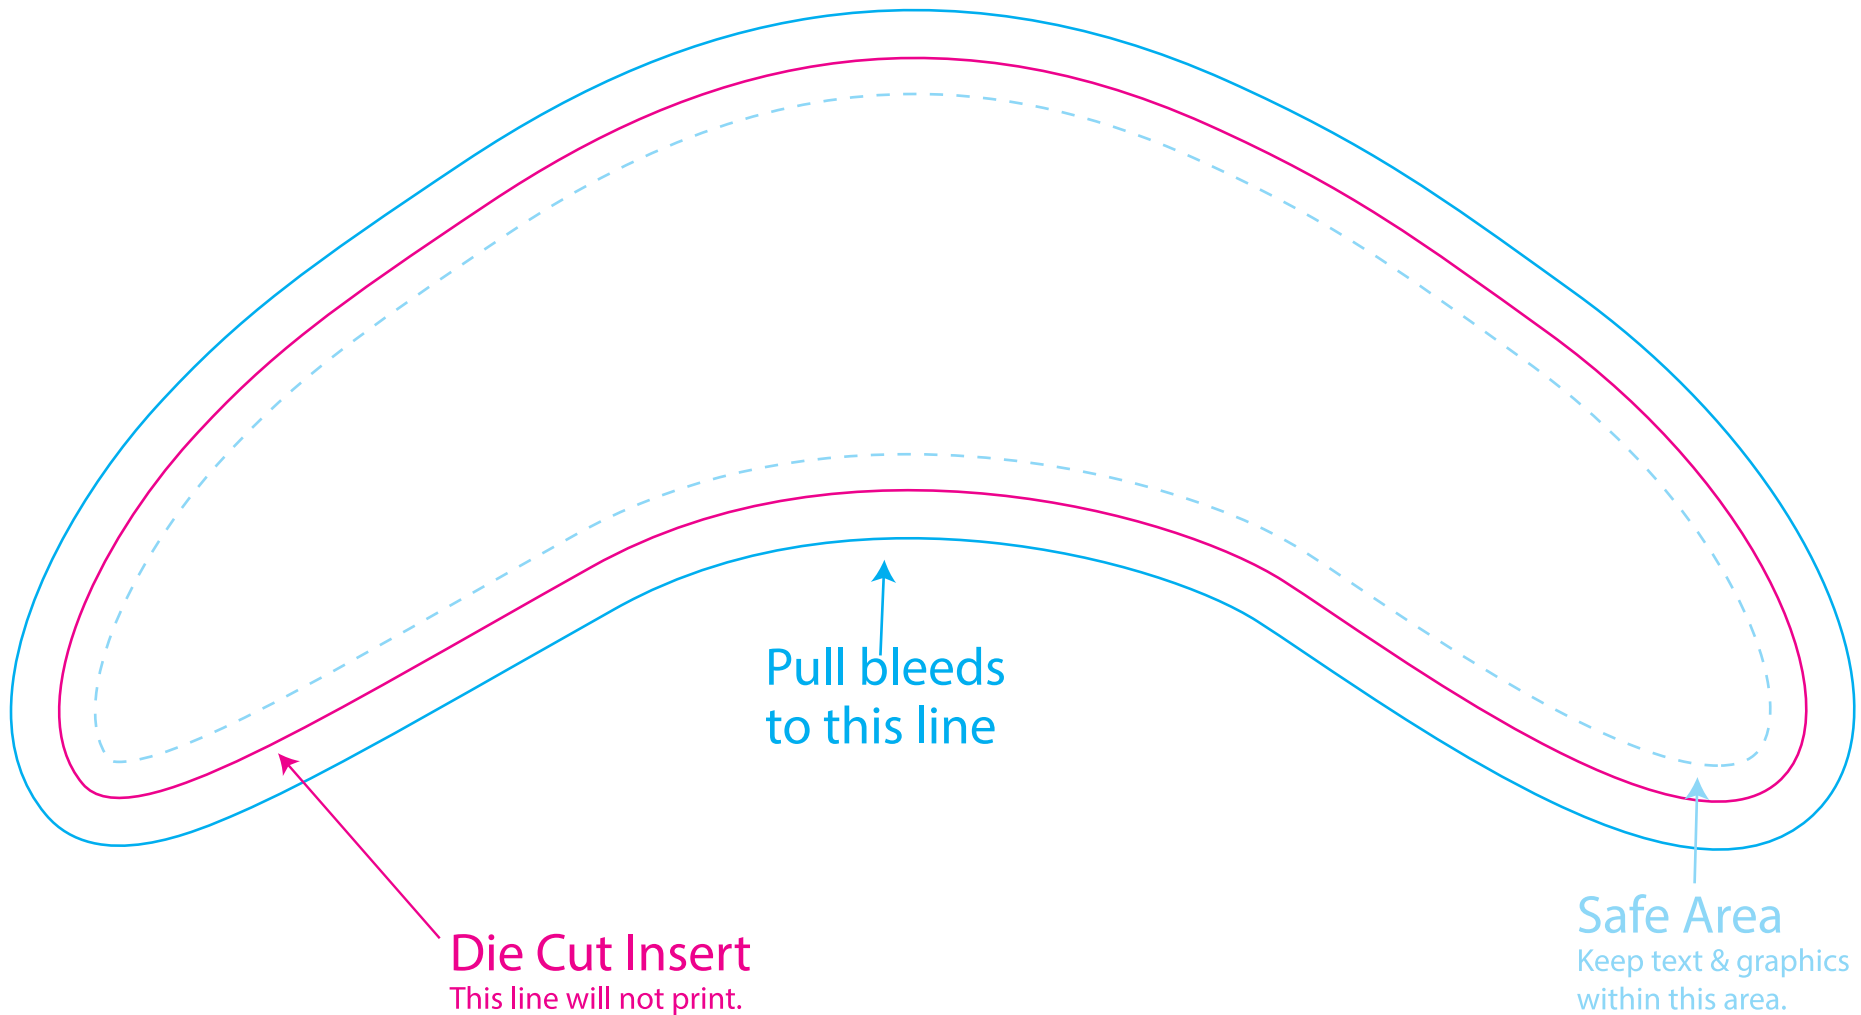

# PT026

Compressed T-Shirt 9.25" x 4"

- Using layers pallet, build the art on the ART LAYER.
- Turn all fonts to OUTLINES.
- EMBED 300dpi cmyk .tif images to scale.
- e-mail final insert art as an .ai file, NOT A PDF whenever possible.
- If using a second insert, REFLECT template 90°