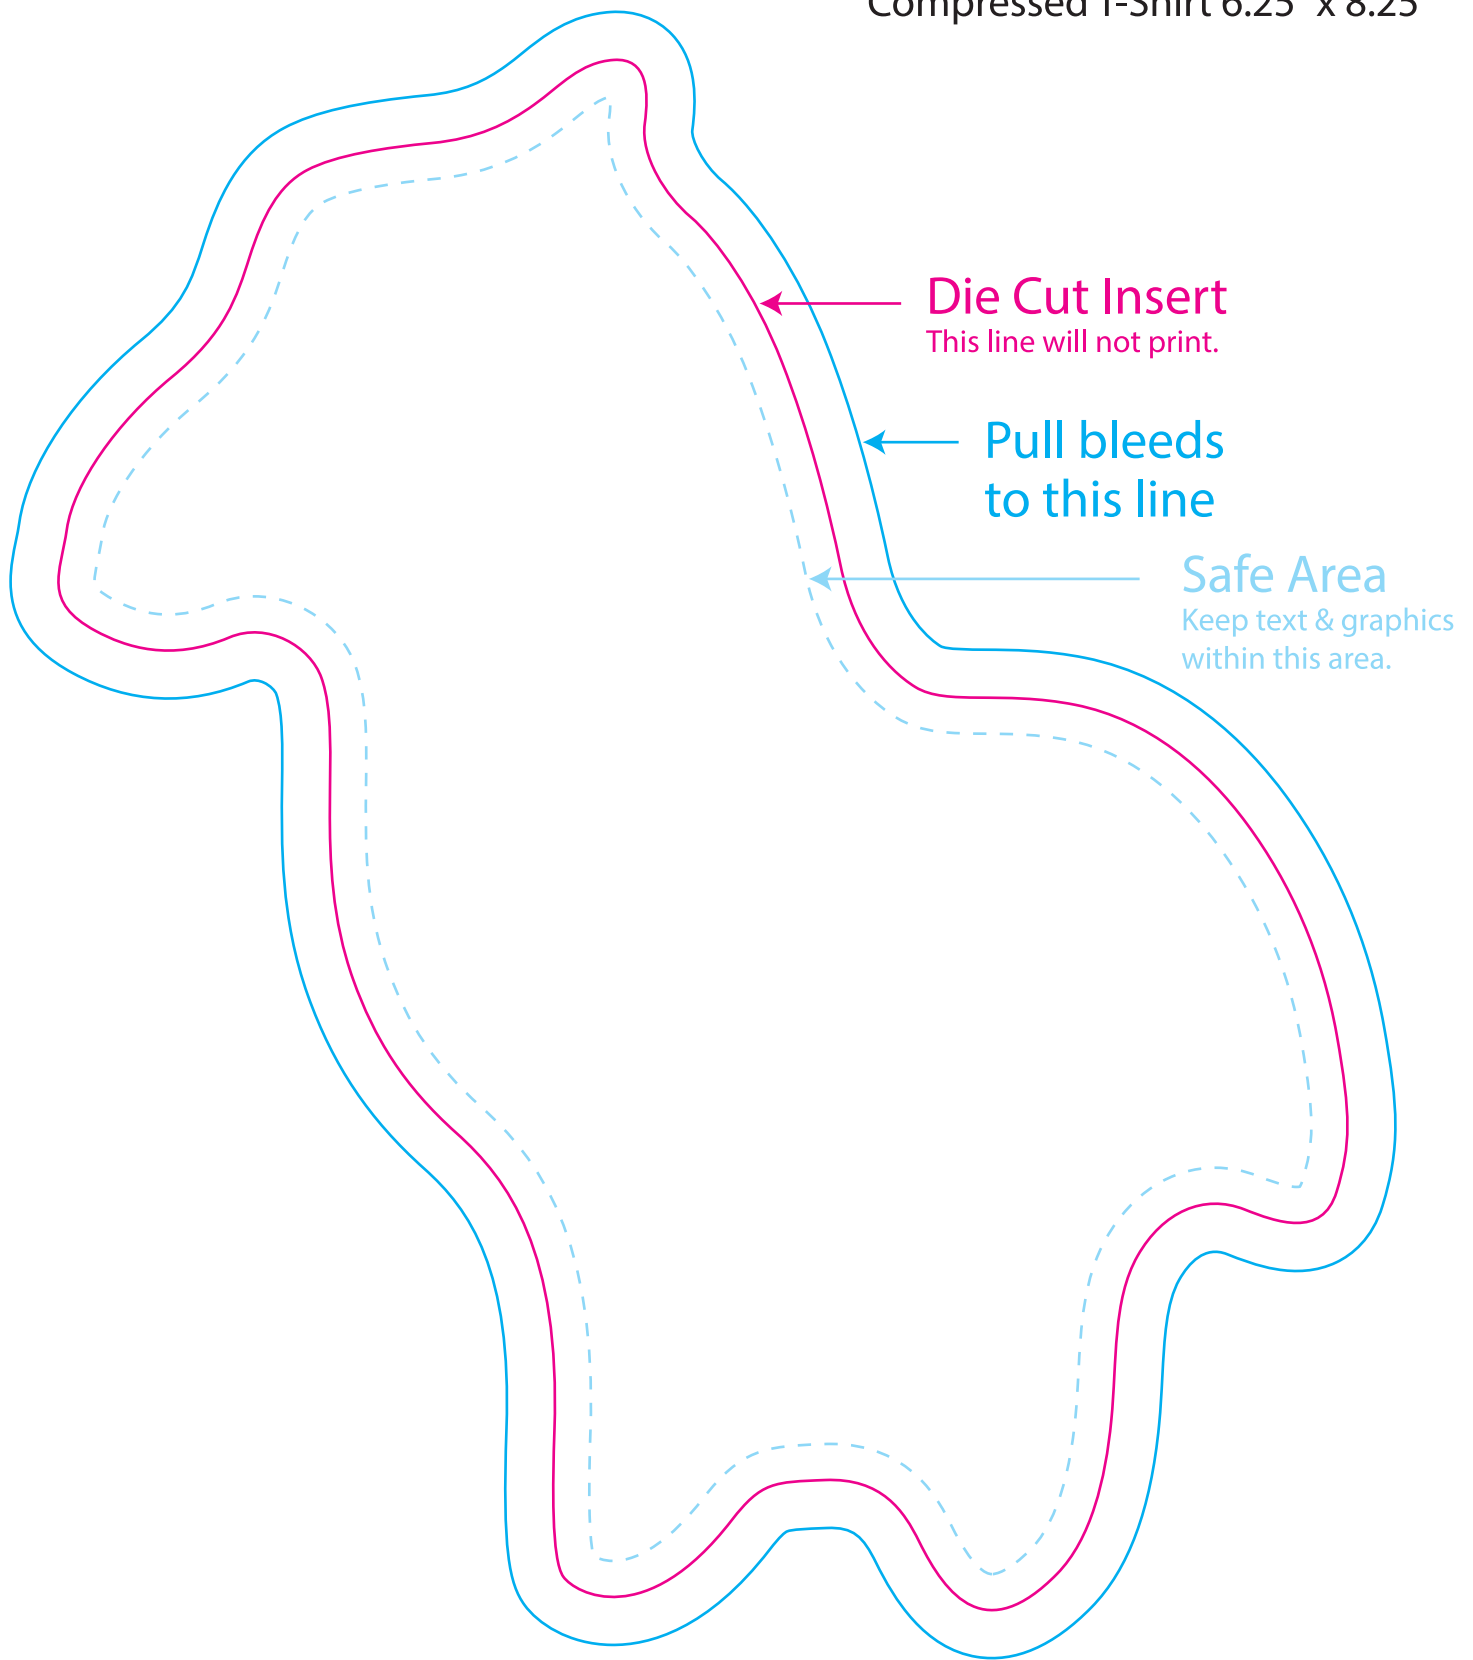

# PT025

Compressed T-Shirt 6.25" x 8.25"

- Using layers pallet, build the art on the ART LAYER.
- Turn all fonts to OUTLINES.
- EMBED 300dpi cmyk .tif images to scale.
- e-mail final insert art as an .ai file, NOT A PDF whenever possible.
- If using a second insert, REFLECT template 90°