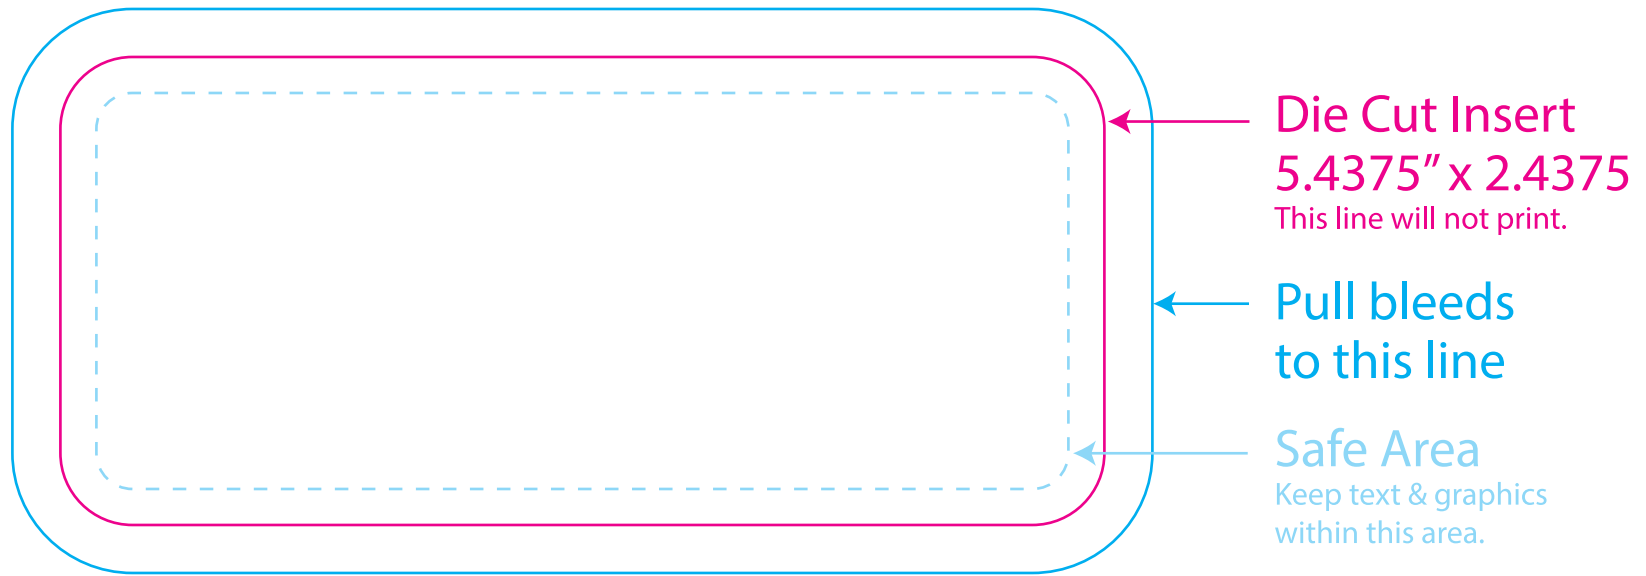

PT024

Compressed T-Shirt 5.5" x 2.5"

- Using layers pallet, build the art on the ART LAYER.
- Turn all fonts to OUTLINES.
- EMBED 300dpi cmyk .tif images to scale.
- e-mail final insert art as an .ai file, NOT A PDF whenever possible.
- If using a second insert, REFLECT template 90°