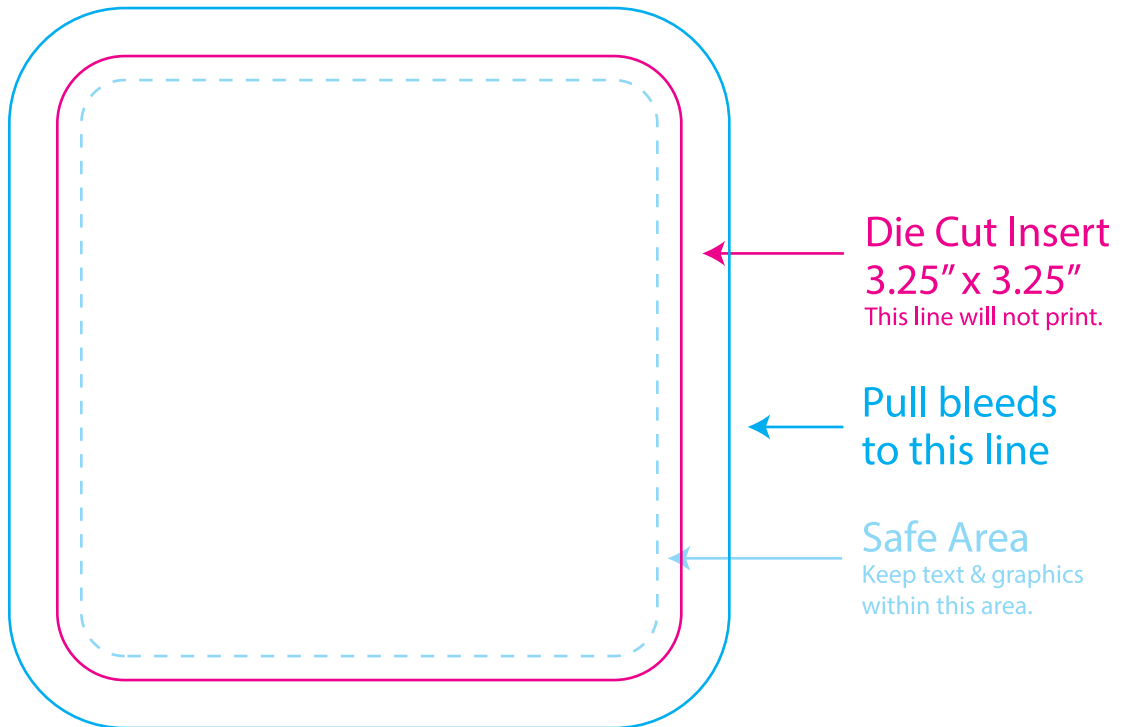

PT022

Compressed T-Shirt 3.25" x 3.25"

- Using layers pallet, build the art on the ART LAYER.
- Turn all fonts to OUTLINES.
- EMBED 300dpi cmyk .tif images to scale.
- e-mail final insert art as an .ai file, NOT A PDF whenever possible.
- If using a second insert, REFLECT template 90°