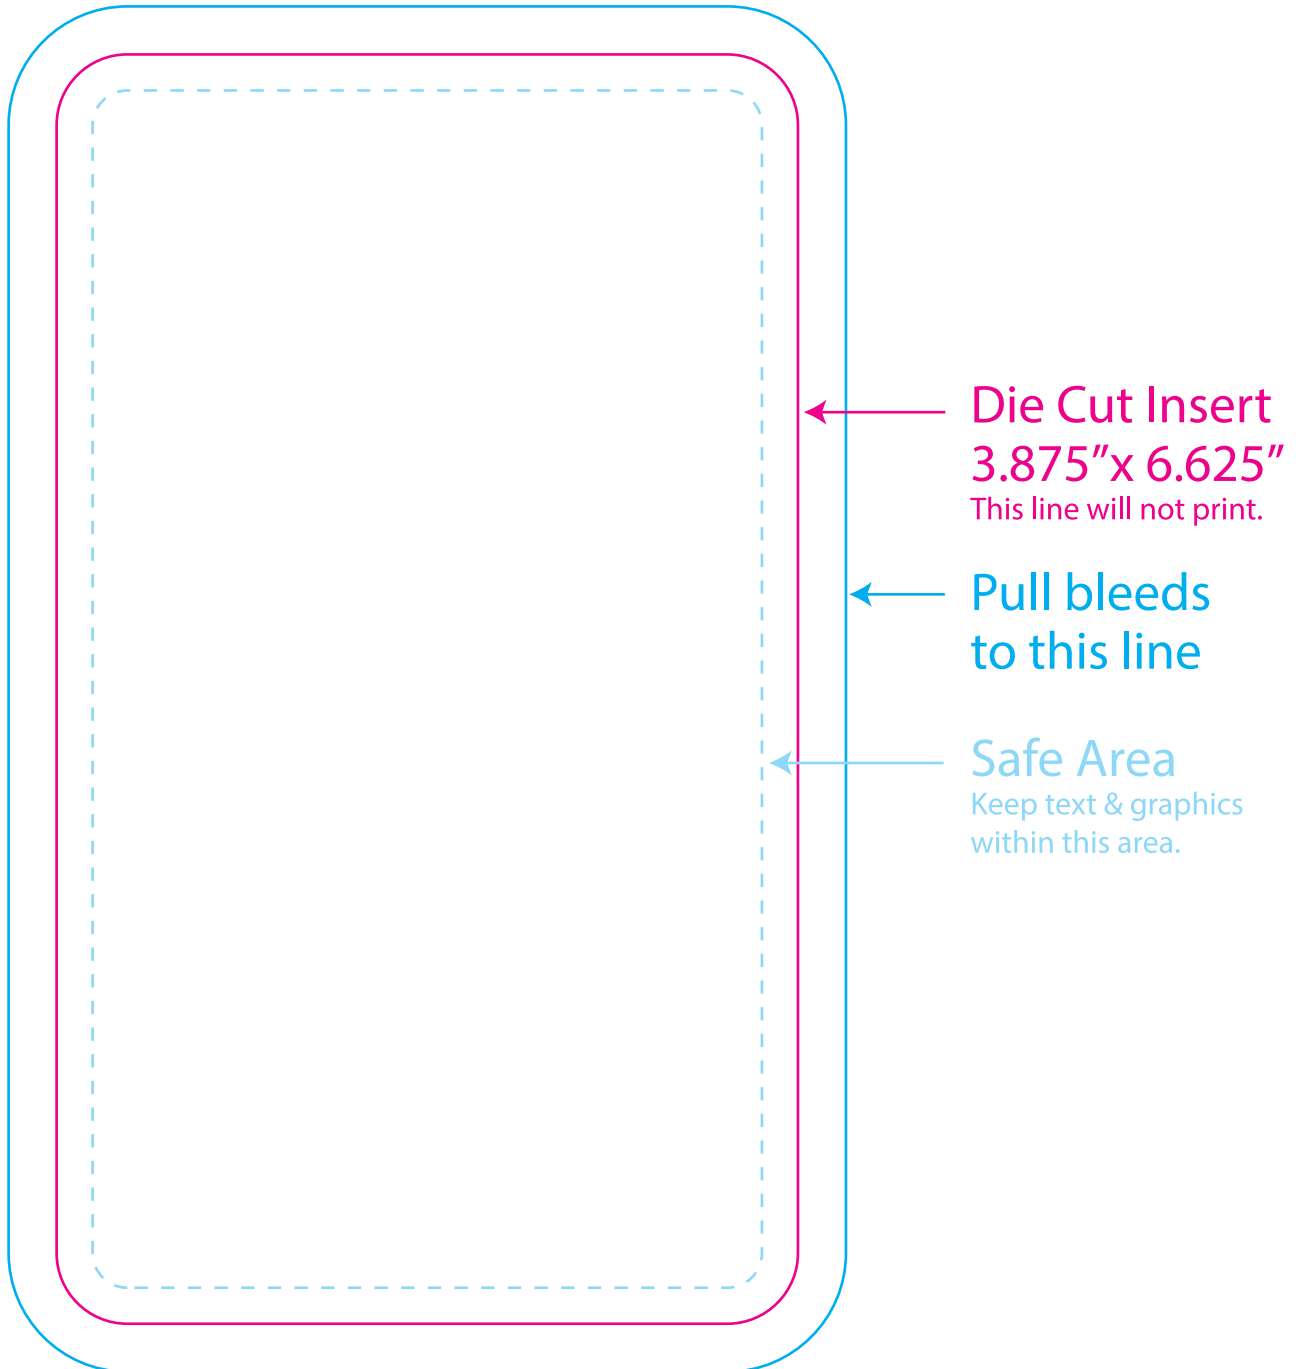

PT021

Compressed T-Shirt 4.125" x 6.875"

- Using layers pallet, build the art on the ART LAYER.
- Turn all fonts to OUTLINES.
- EMBED 300dpi cmyk .tif images to scale.
- e-mail final insert art as an .ai file, NOT A PDF whenever possible.
- If using a second insert, REFLECT template 90°