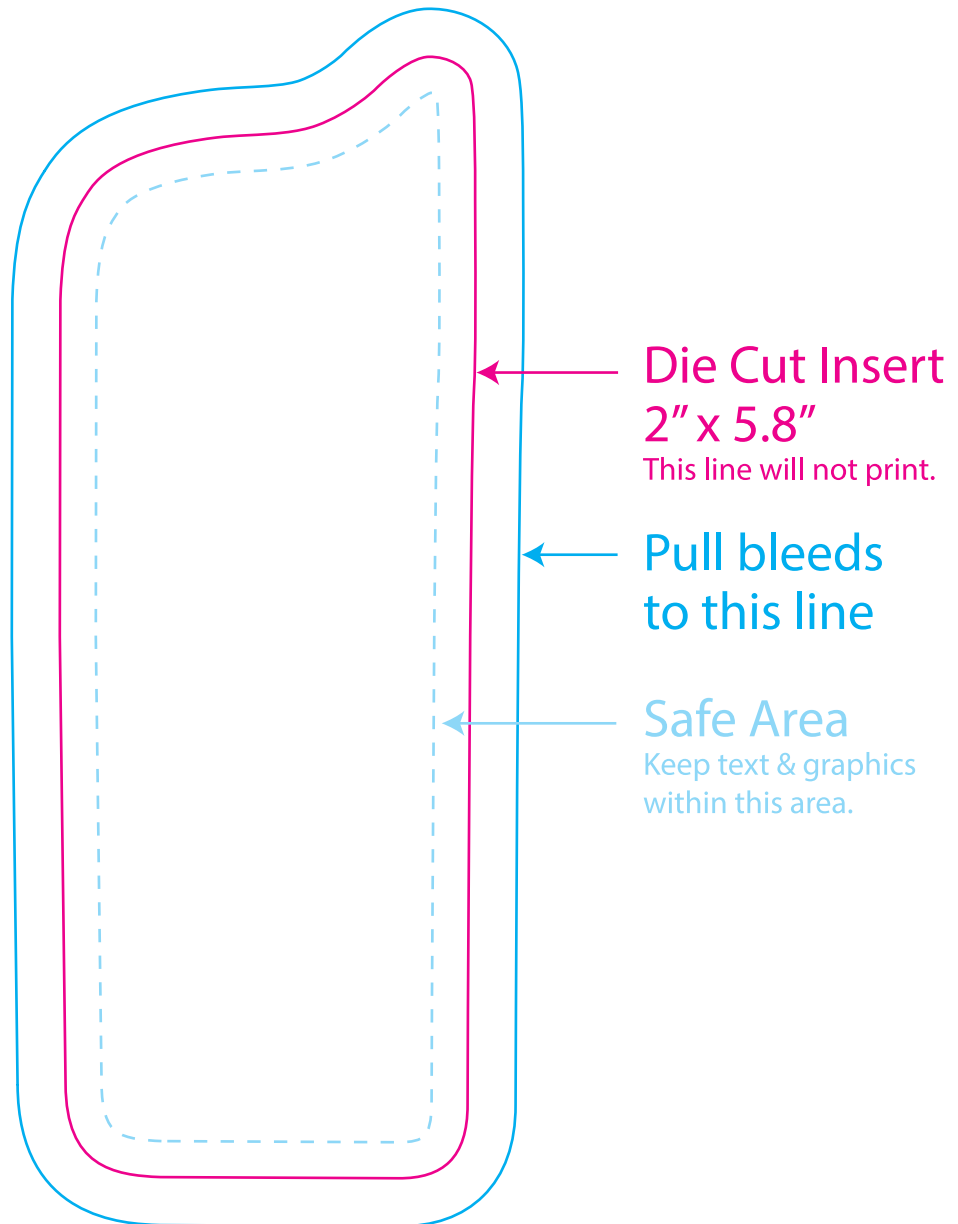

PT020

Compressed T-Shirt 2.25" x 6"

- Using layers pallet, build the art on the ART LAYER.
- Turn all fonts to OUTLINES.
- EMBED 300dpi cmyk .tif images to scale.
- e-mail final insert art as an .ai file, NOT A PDF whenever possible.
- If using a second insert, REFLECT template 90°