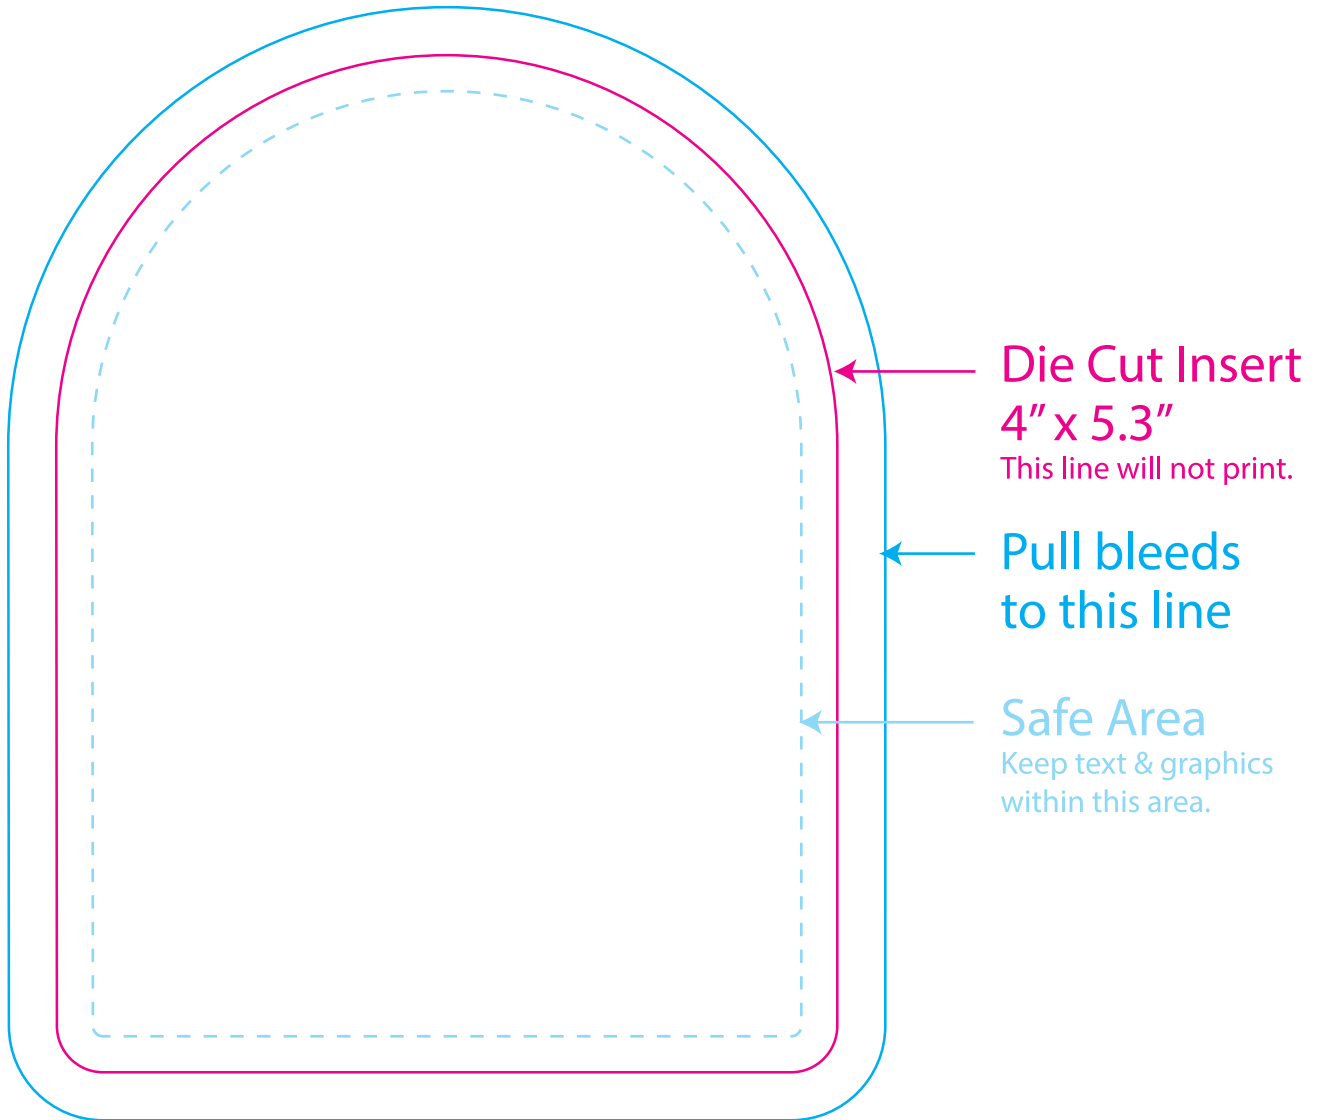

PT019

Compressed T-Shirt 4.25" x 5.5"

- Using layers pallet, build the art on the ART LAYER.
- Turn all fonts to OUTLINES.
- EMBED 300dpi cmyk .tif images to scale.
- e-mail final insert art as an .ai file, NOT A PDF whenever possible.
- If using a second insert, REFLECT template 90°