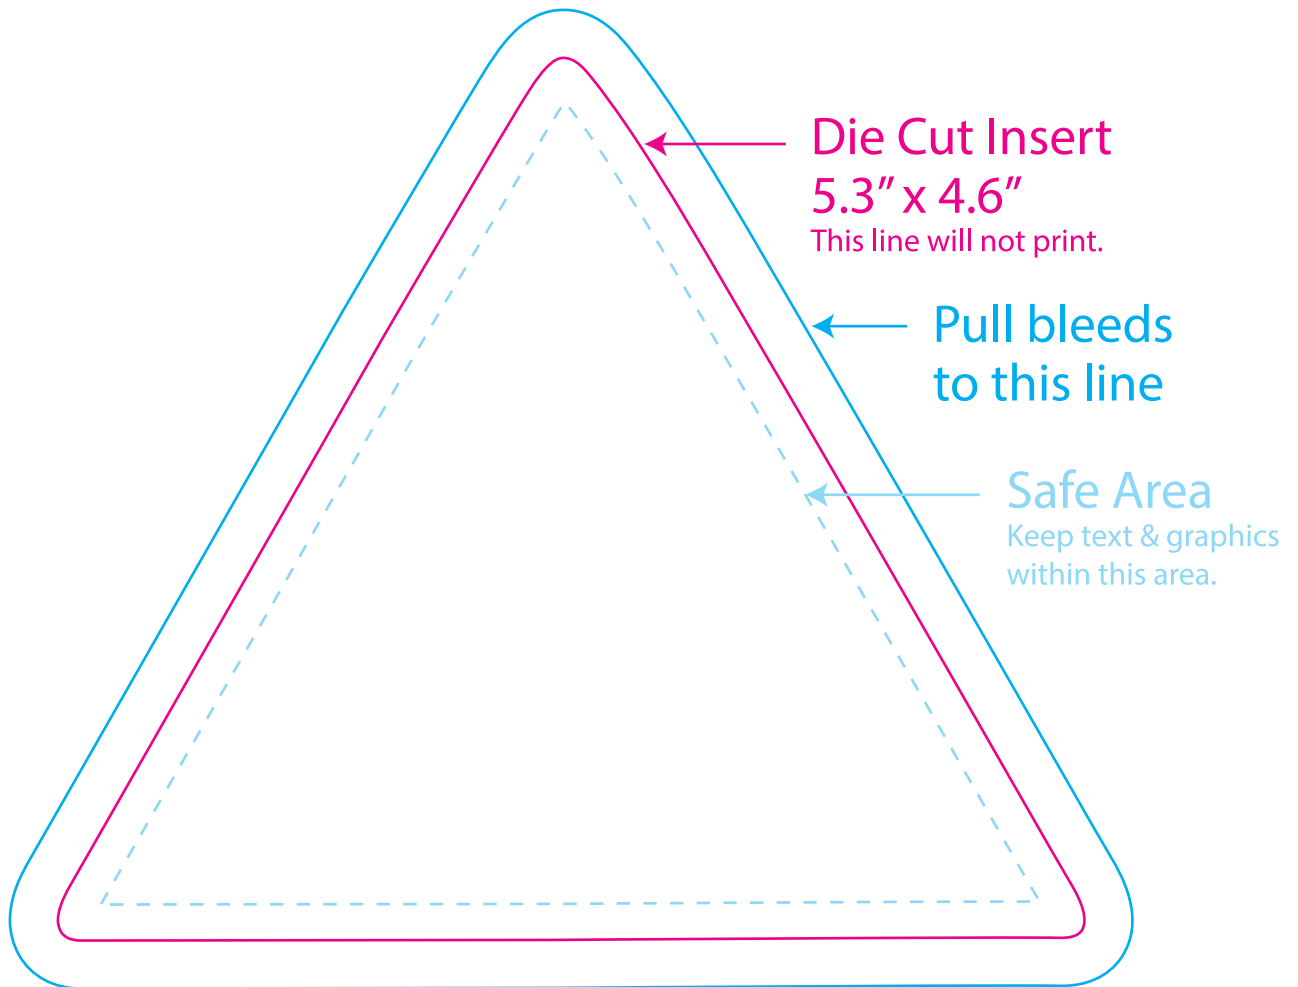

# PT018

Compressed T-Shirt 5.5" x 5"

- Using layers pallet, build the art on the ART LAYER.
- Turn all fonts to OUTLINES.
- EMBED 300dpi cmyk .tif images to scale.
- e-mail final insert art as an .ai file, NOT A PDF whenever possible.
- If using a second insert, REFLECT template 90°