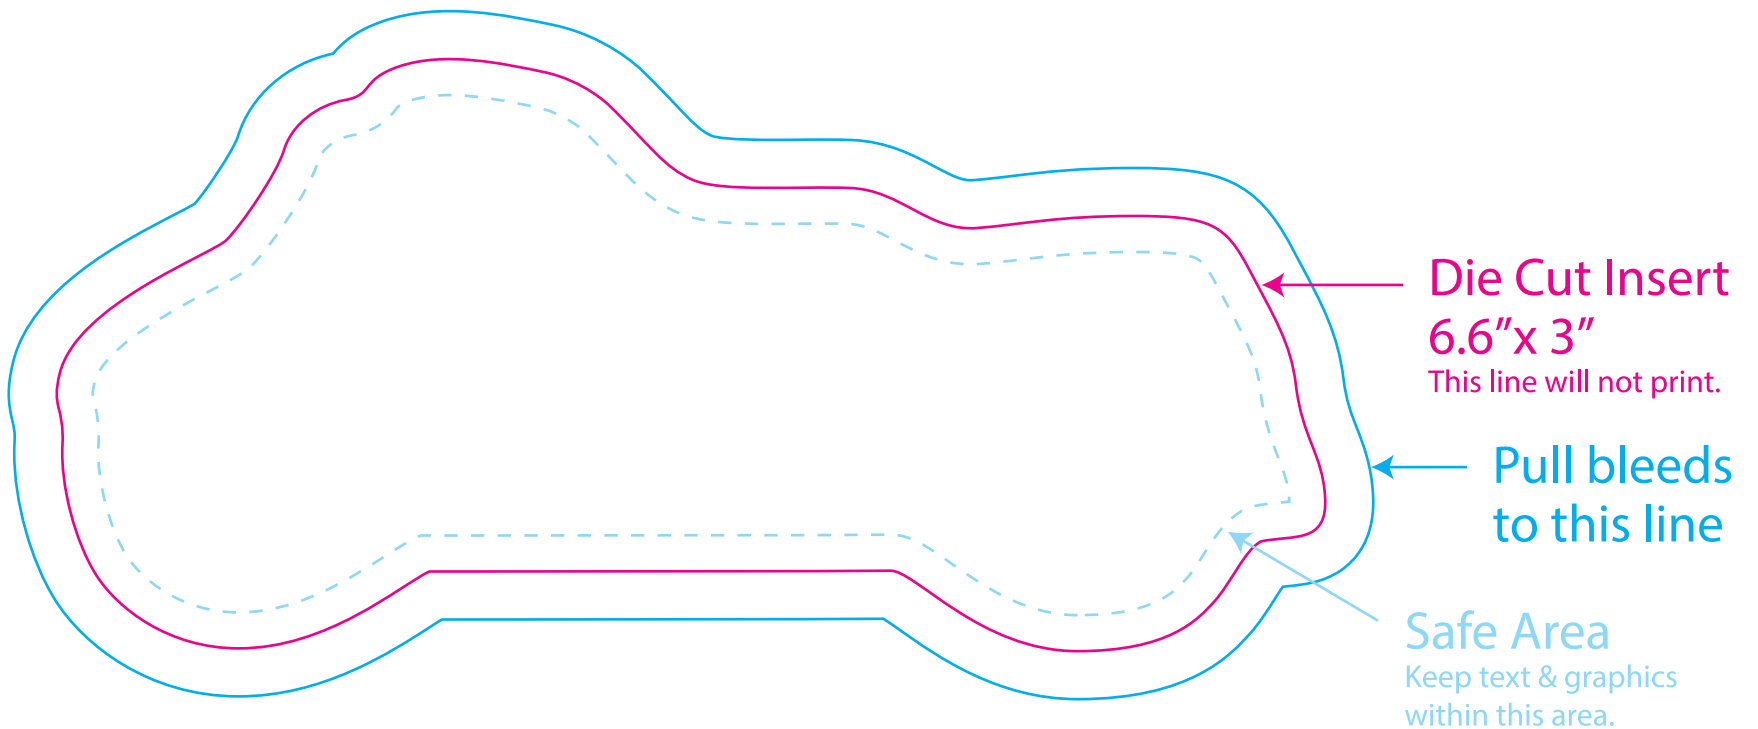

# PT016

*Compressed T-Shirt 6.75" x 3.25"*

- Using layers pallet, build the art on the ART LAYER.
- Turn all fonts to OUTLINES.
- EMBED 300dpi cmyk .tif images to scale.
- e-mail final insert art as an .ai file, NOT A PDF whenever possible.
- If using a second insert, REFLECT template 90°