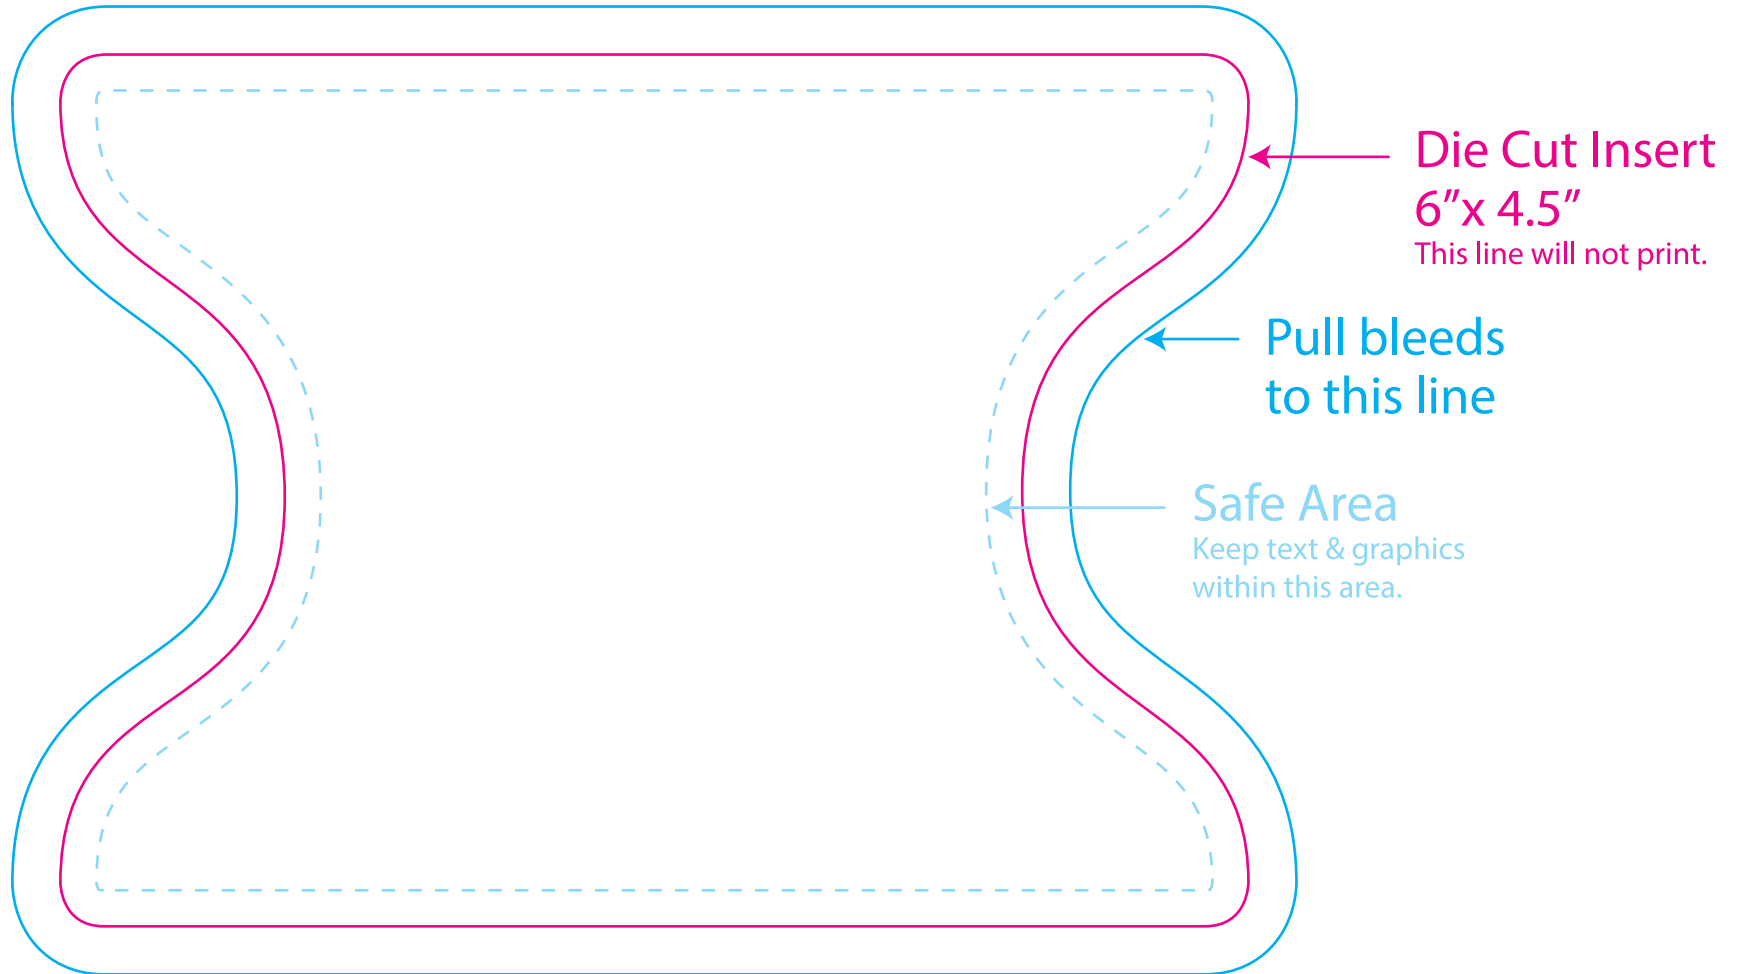

PT015

Compressed T-Shirt 6.5" x 4.75"

- Using layers pallet, build the art on the ART LAYER.
- Turn all fonts to OUTLINES.
- EMBED 300dpi cmyk .tif images to scale.
- e-mail final insert art as an .ai file, NOT A PDF whenever possible.
- If using a second insert, REFLECT template 90°