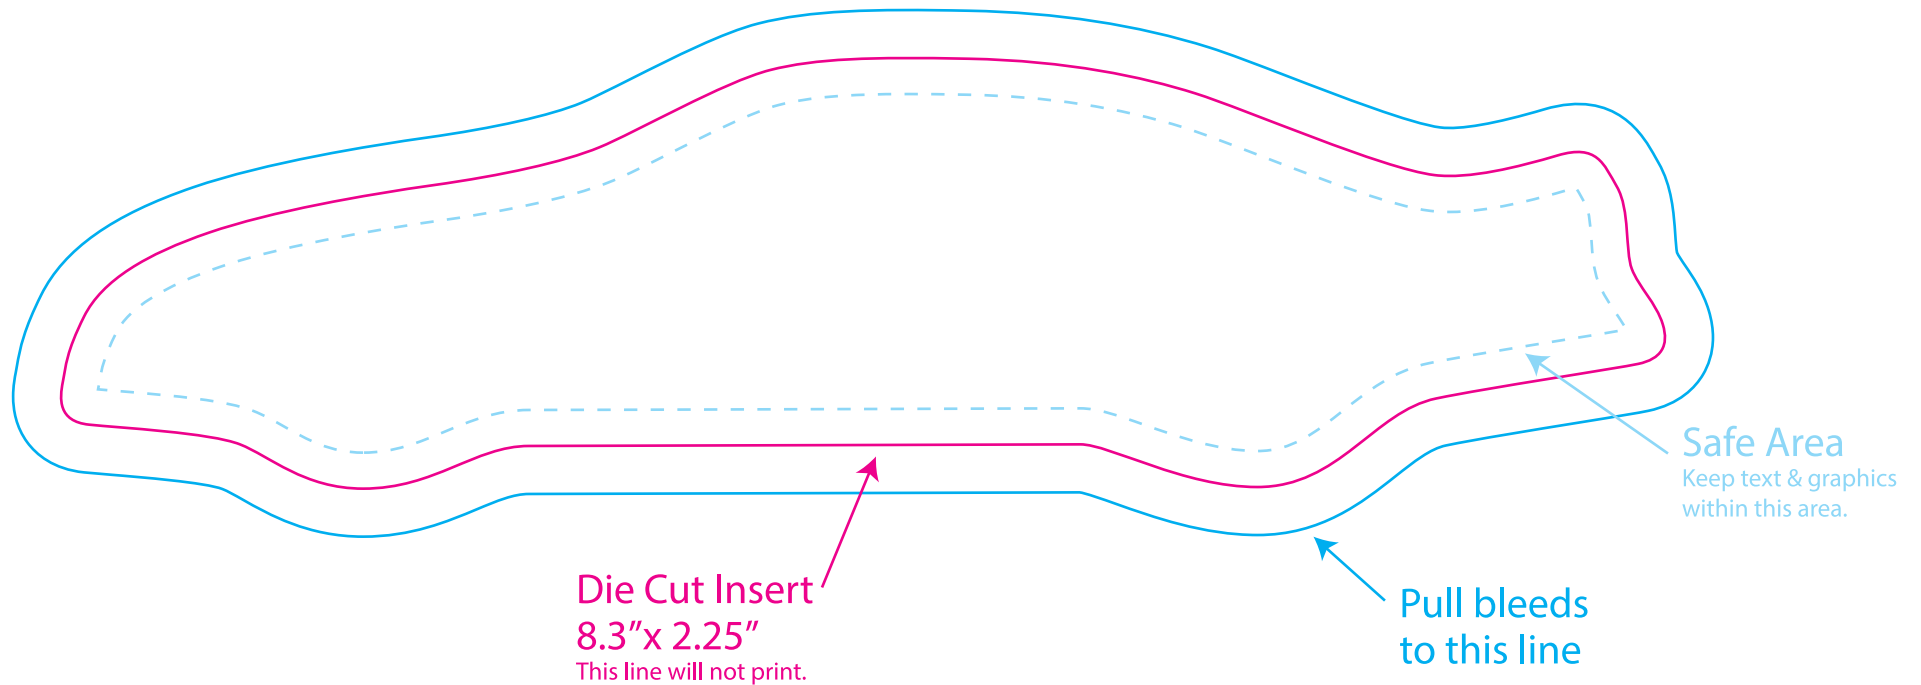

PT014

Compressed T-Shirt 8.5" x 2.5"

- Using layers pallet, build the art on the ART LAYER.
- Turn all fonts to OUTLINES.
- EMBED 300dpi cmyk .tif images to scale.
- e-mail final insert art as an .ai file, NOT A PDF whenever possible.
- If using a second insert, REFLECT template 90°