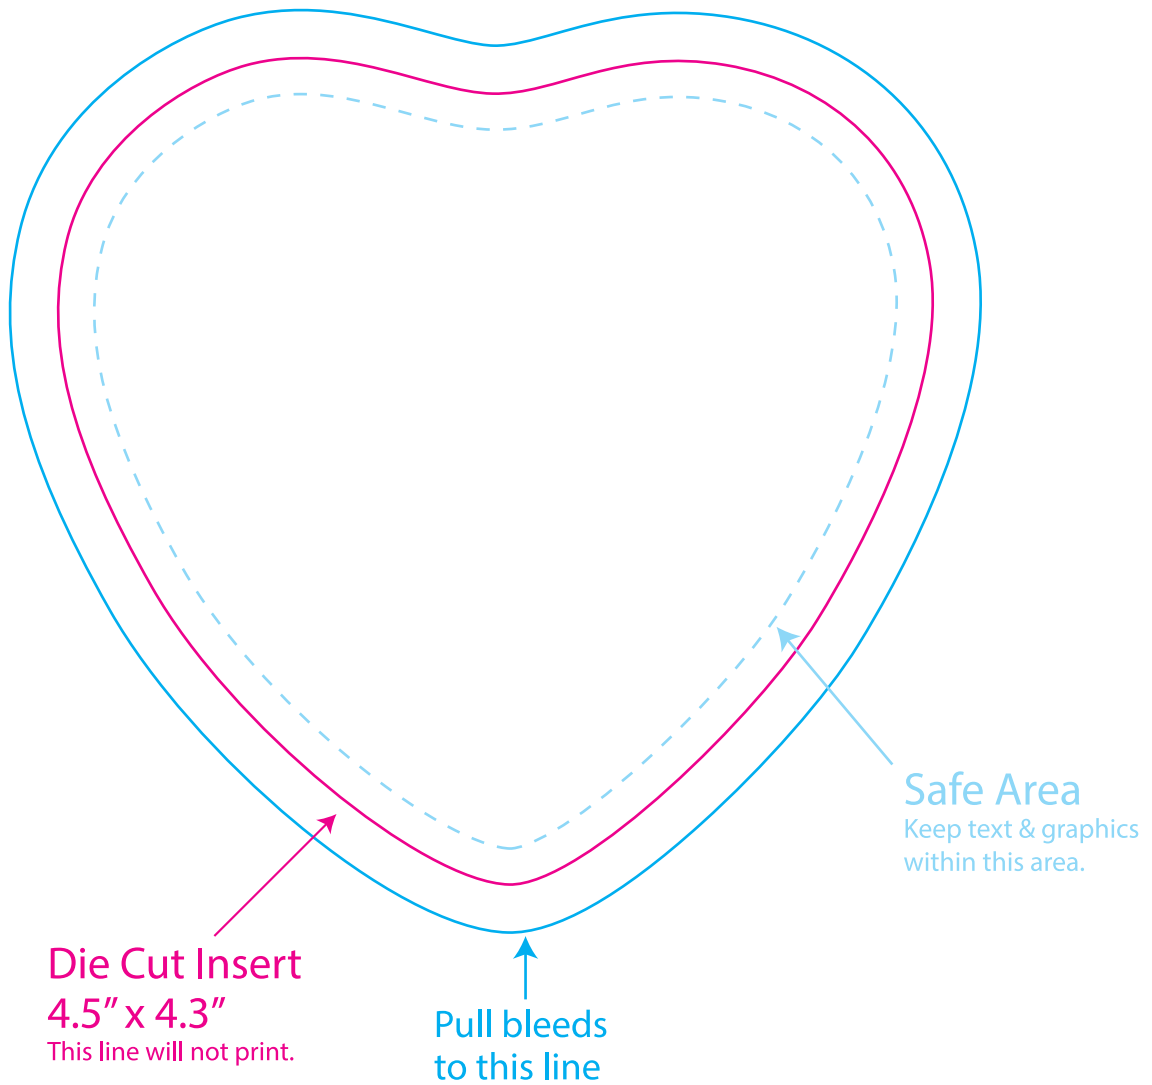

# PT008

Compressed T-Shirt 4.75" x 4.5"

- Using layers pallet, build the art on the ART LAYER.
- Turn all fonts to OUTLINES.
- EMBED 300dpi cmyk .tif images to scale.
- e-mail final insert art as an .ai file, NOT A PDF whenever possible.
- If using a second insert, REFLECT template 90°