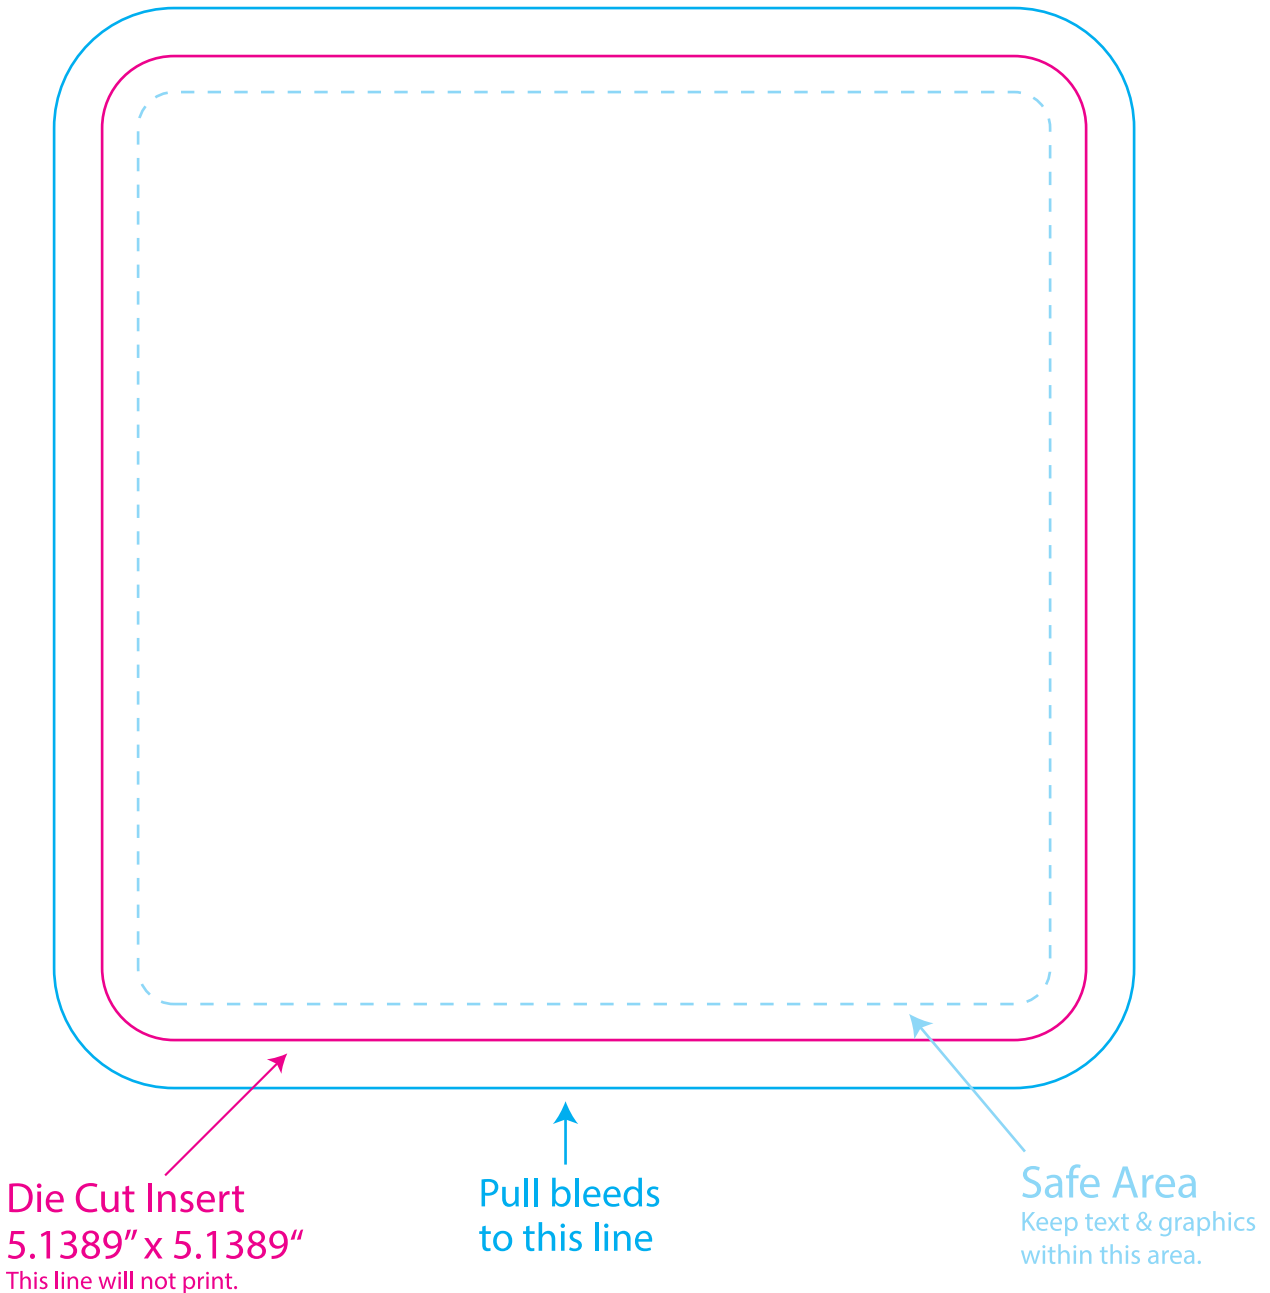

PT005

Compressed T-Shirt 5.375" x 5.375"

- Using layers pallet, build the art on the ART LAYER.
- Turn all fonts to OUTLINES.
- EMBED 300dpi cmyk .tif images to scale.
- e-mail final insert art as an .ai file, NOT A PDF whenever possible.
- If using a second insert, REFLECT template 90°