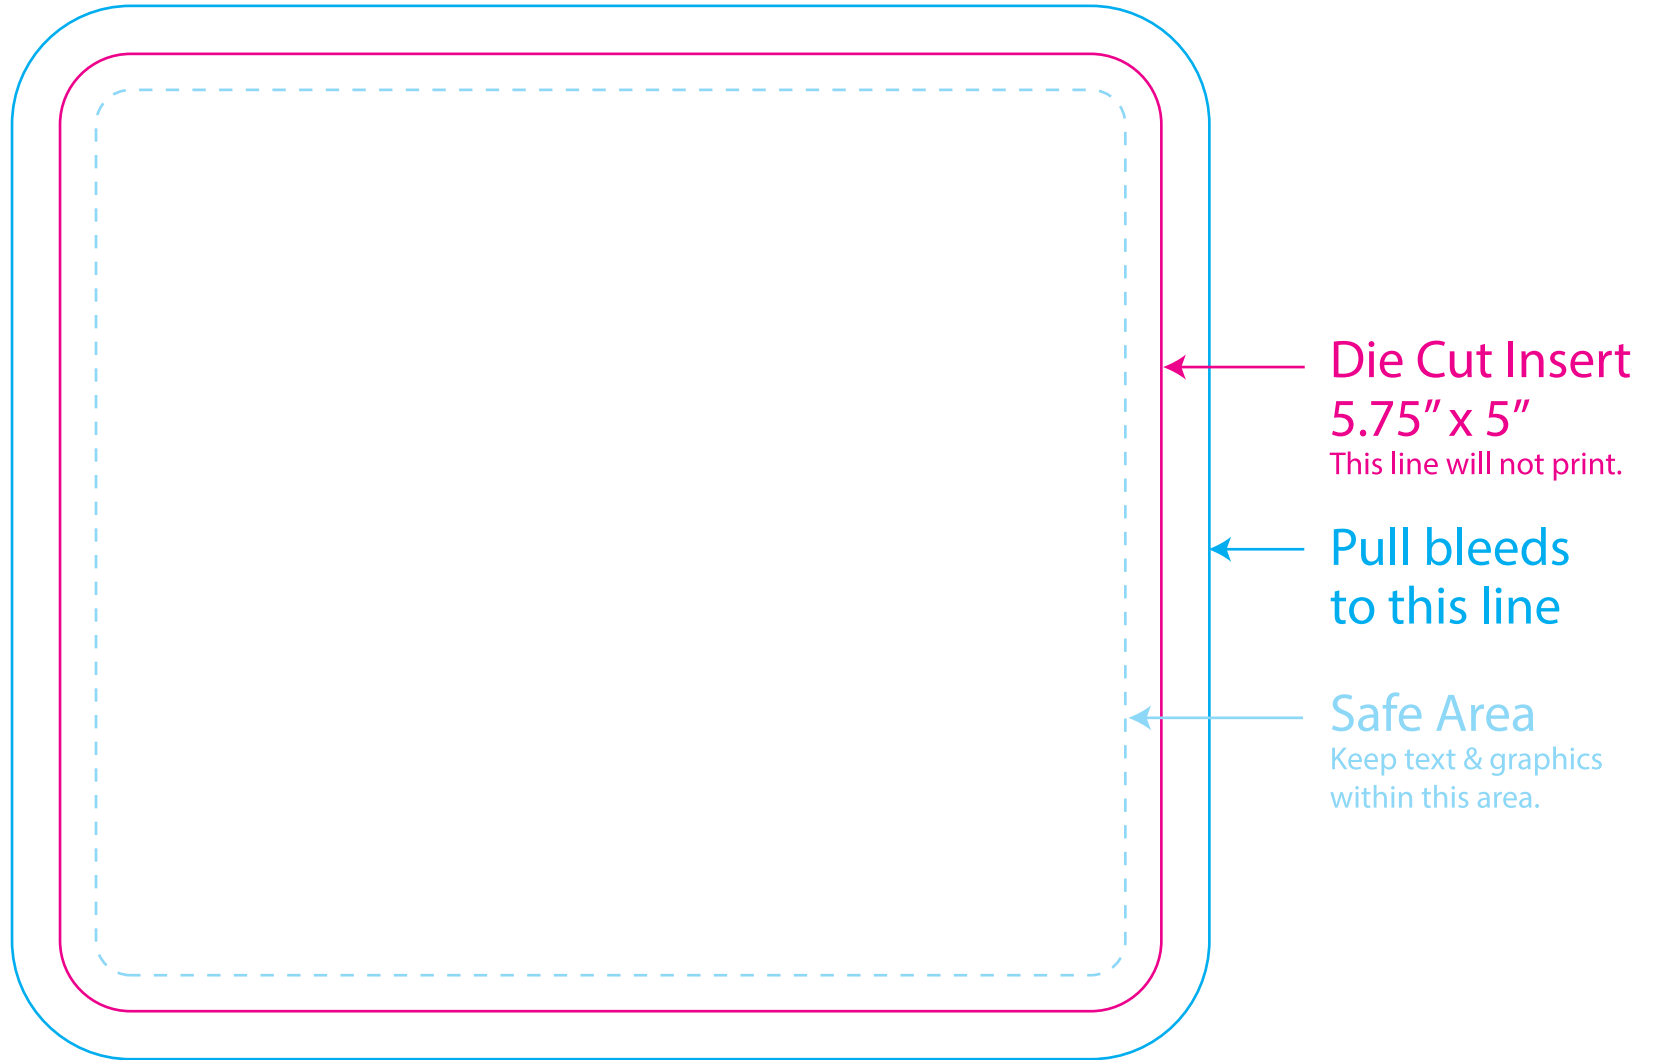

PT004

Compressed T-Shirt 6" x 5.25"

- Using layers pallet, build the art on the ART LAYER.
- Turn all fonts to OUTLINES.
- EMBED 300dpi cmyk .tif images to scale.
- e-mail final insert art as an .ai file, NOT A PDF whenever possible.
- If using a second insert, REFLECT template 90°