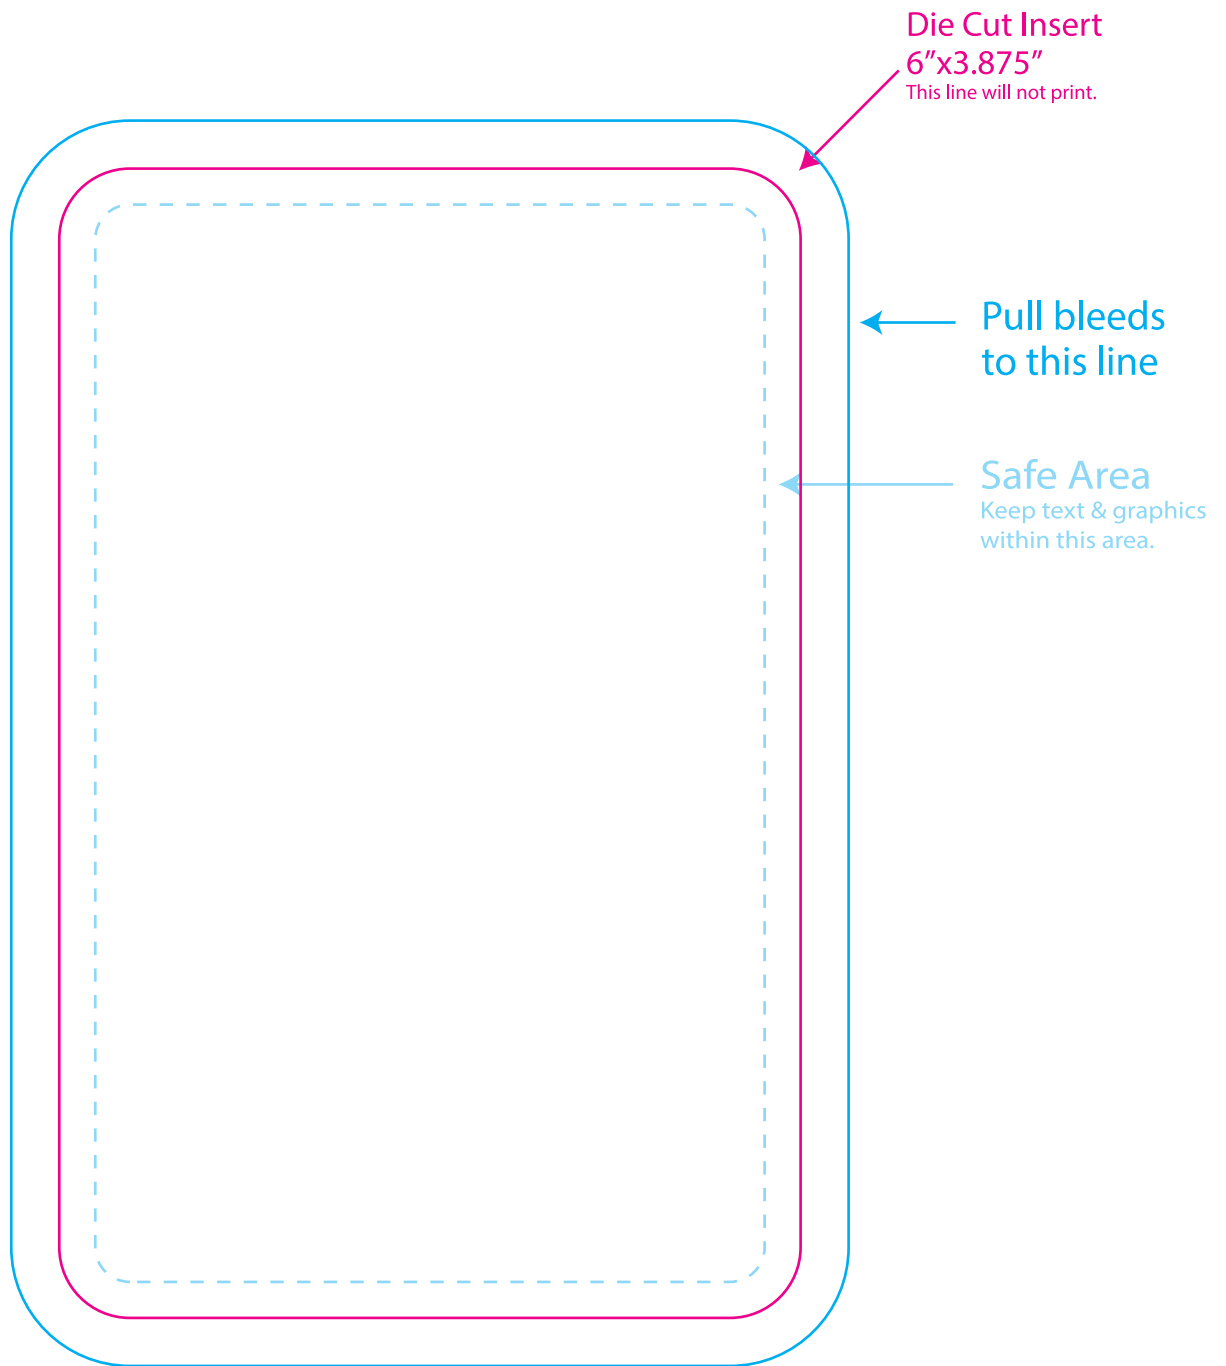

# PT001

*Compressed T-Shirt 6.25" x 4"*

- Using layers pallet, build the art on the ART LAYER.
- Turn all fonts to OUTLINES.
- EMBED 300dpi cmyk .tif images to scale.
- e-mail final insert art as an .ai file, NOT A PDF whenever possible.
- If using a second insert, REFLECT template 90°